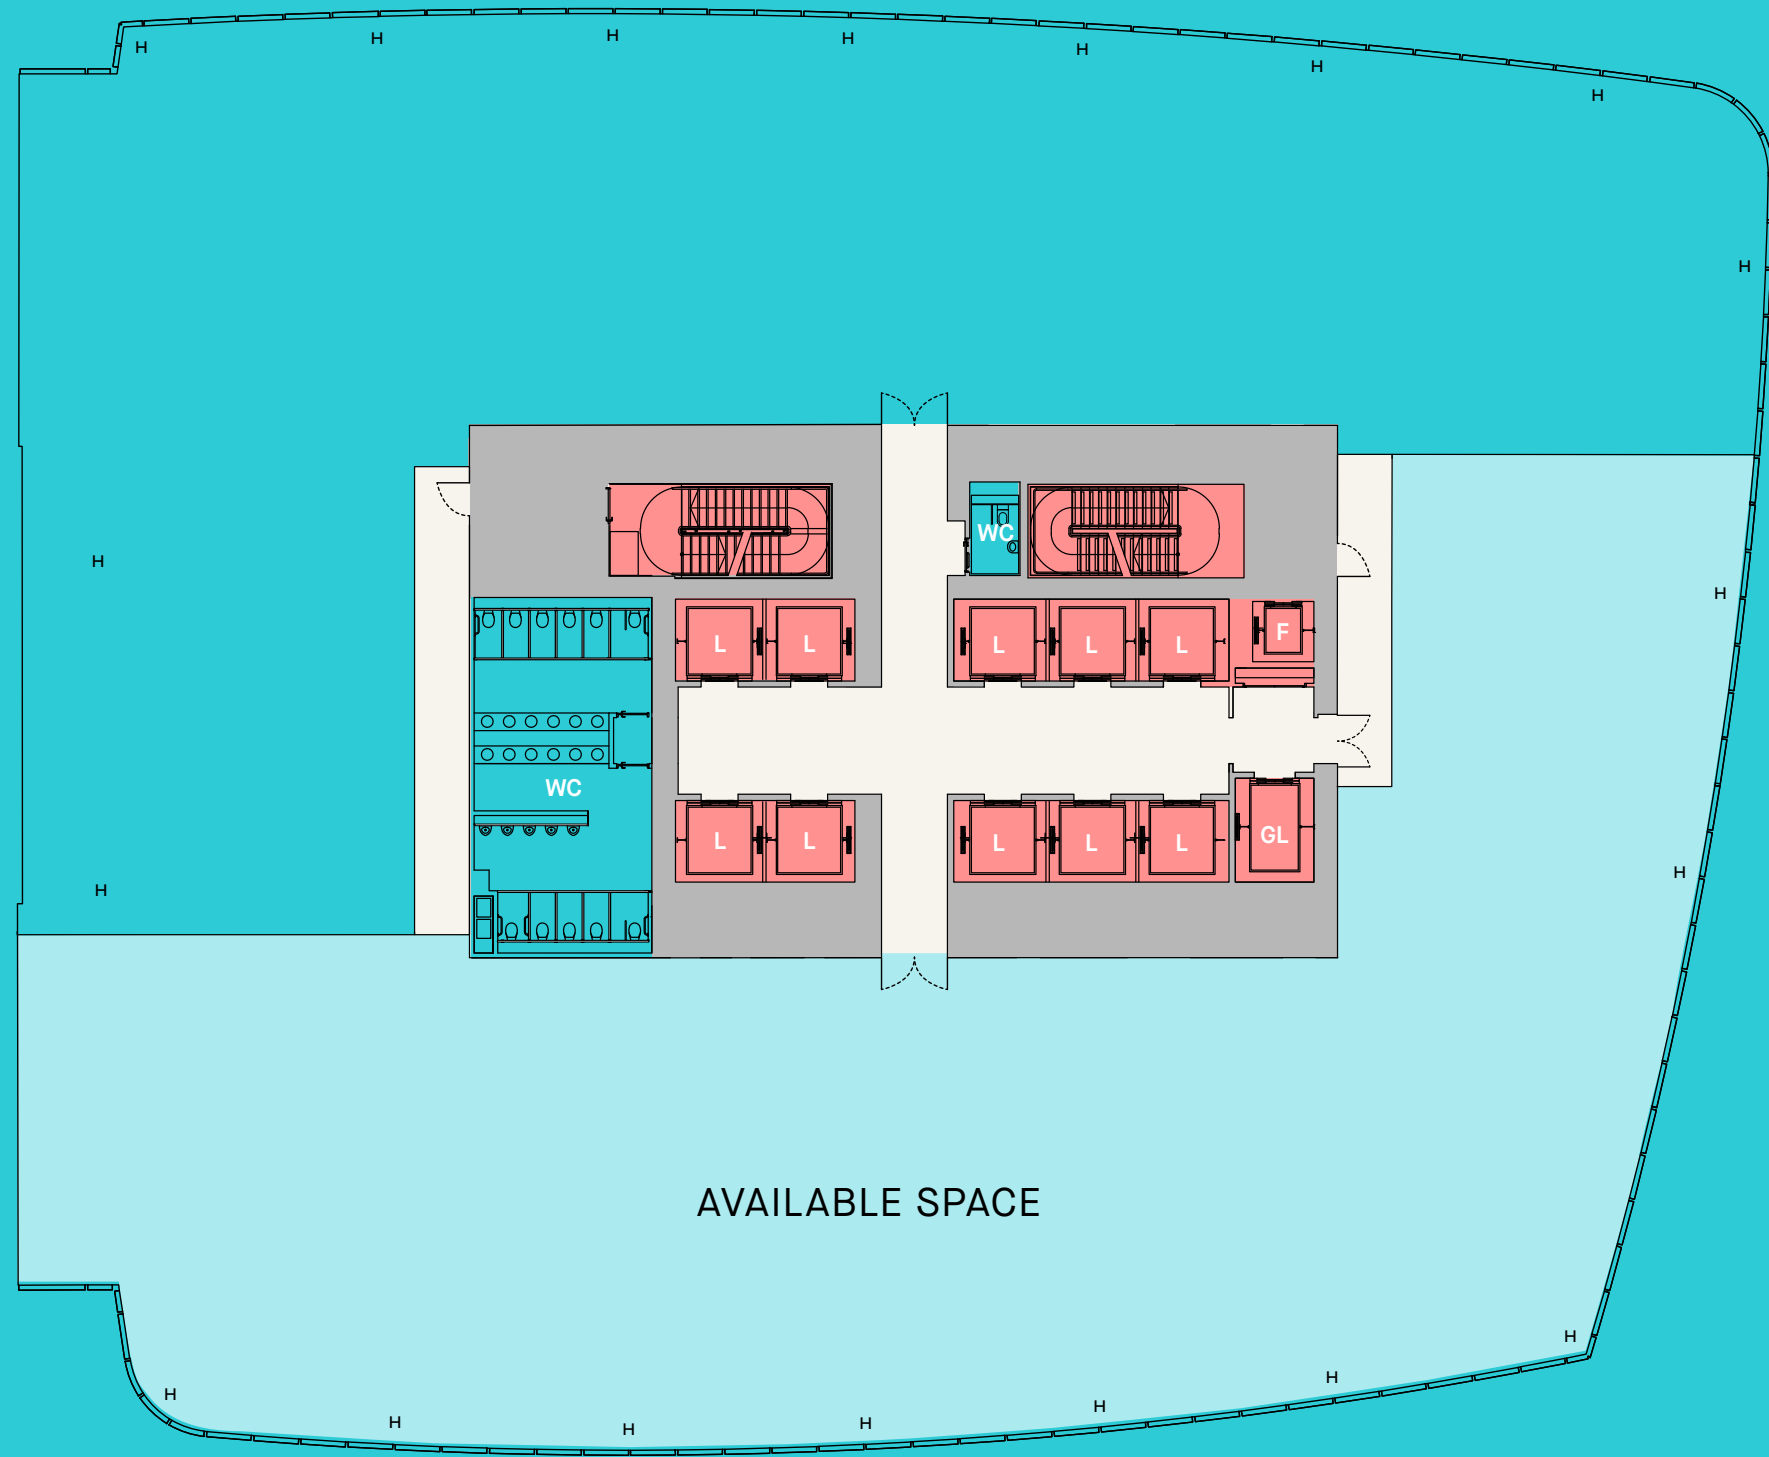

LEVEL 02
10,136 sq ft

↑ Whitechapel High Street

↑ Leman Street

AVAILABLE SPACE

↓ Braham Park

Level 02