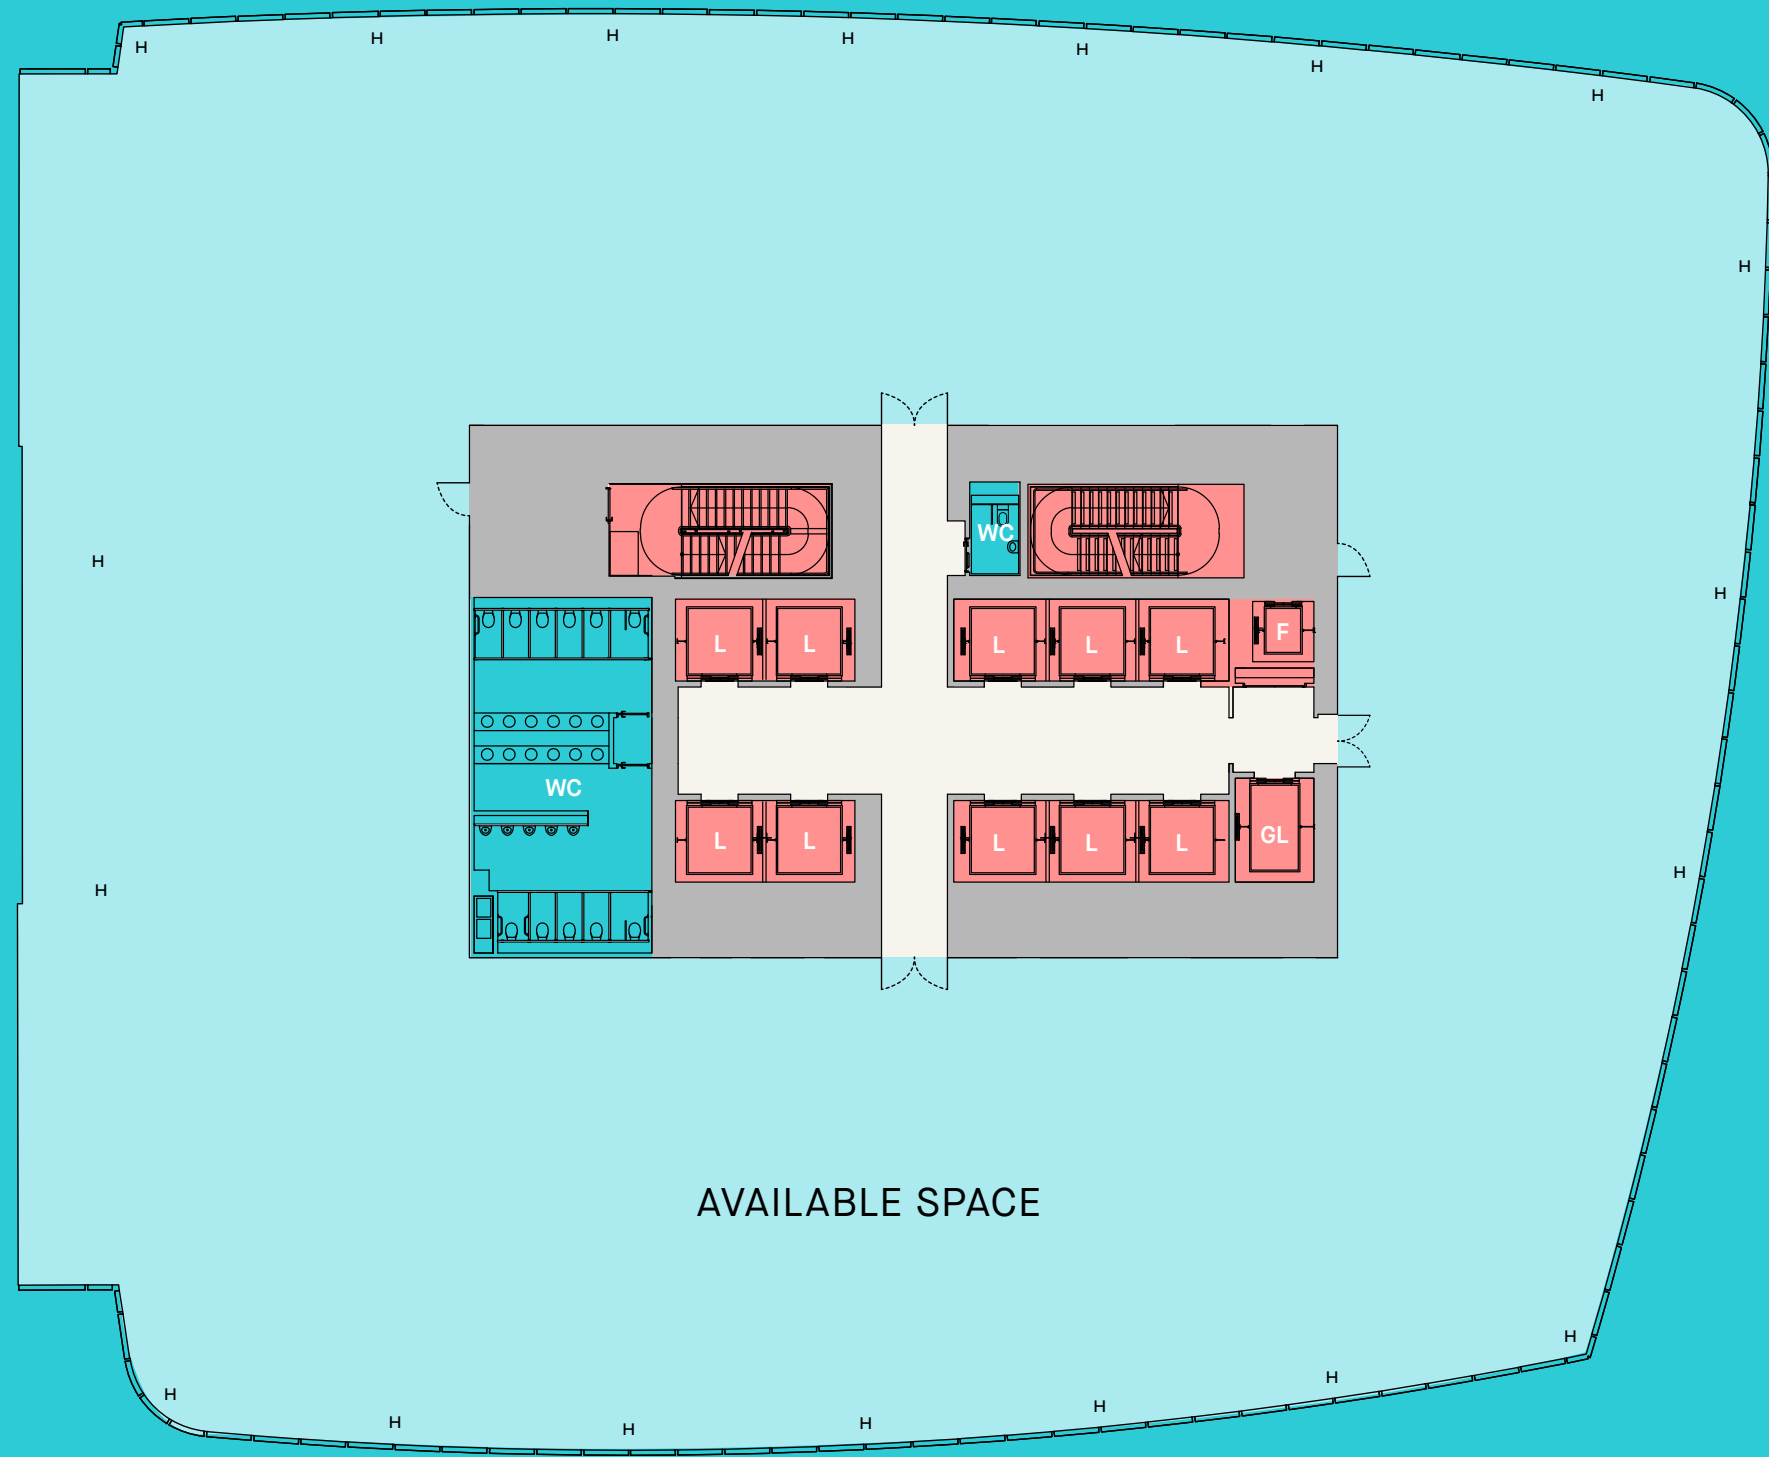

LEVEL 03
20,397 sq ft

↑ Whitechapel High Street

↑ Leman Street

↓ Braham Park

Level 03