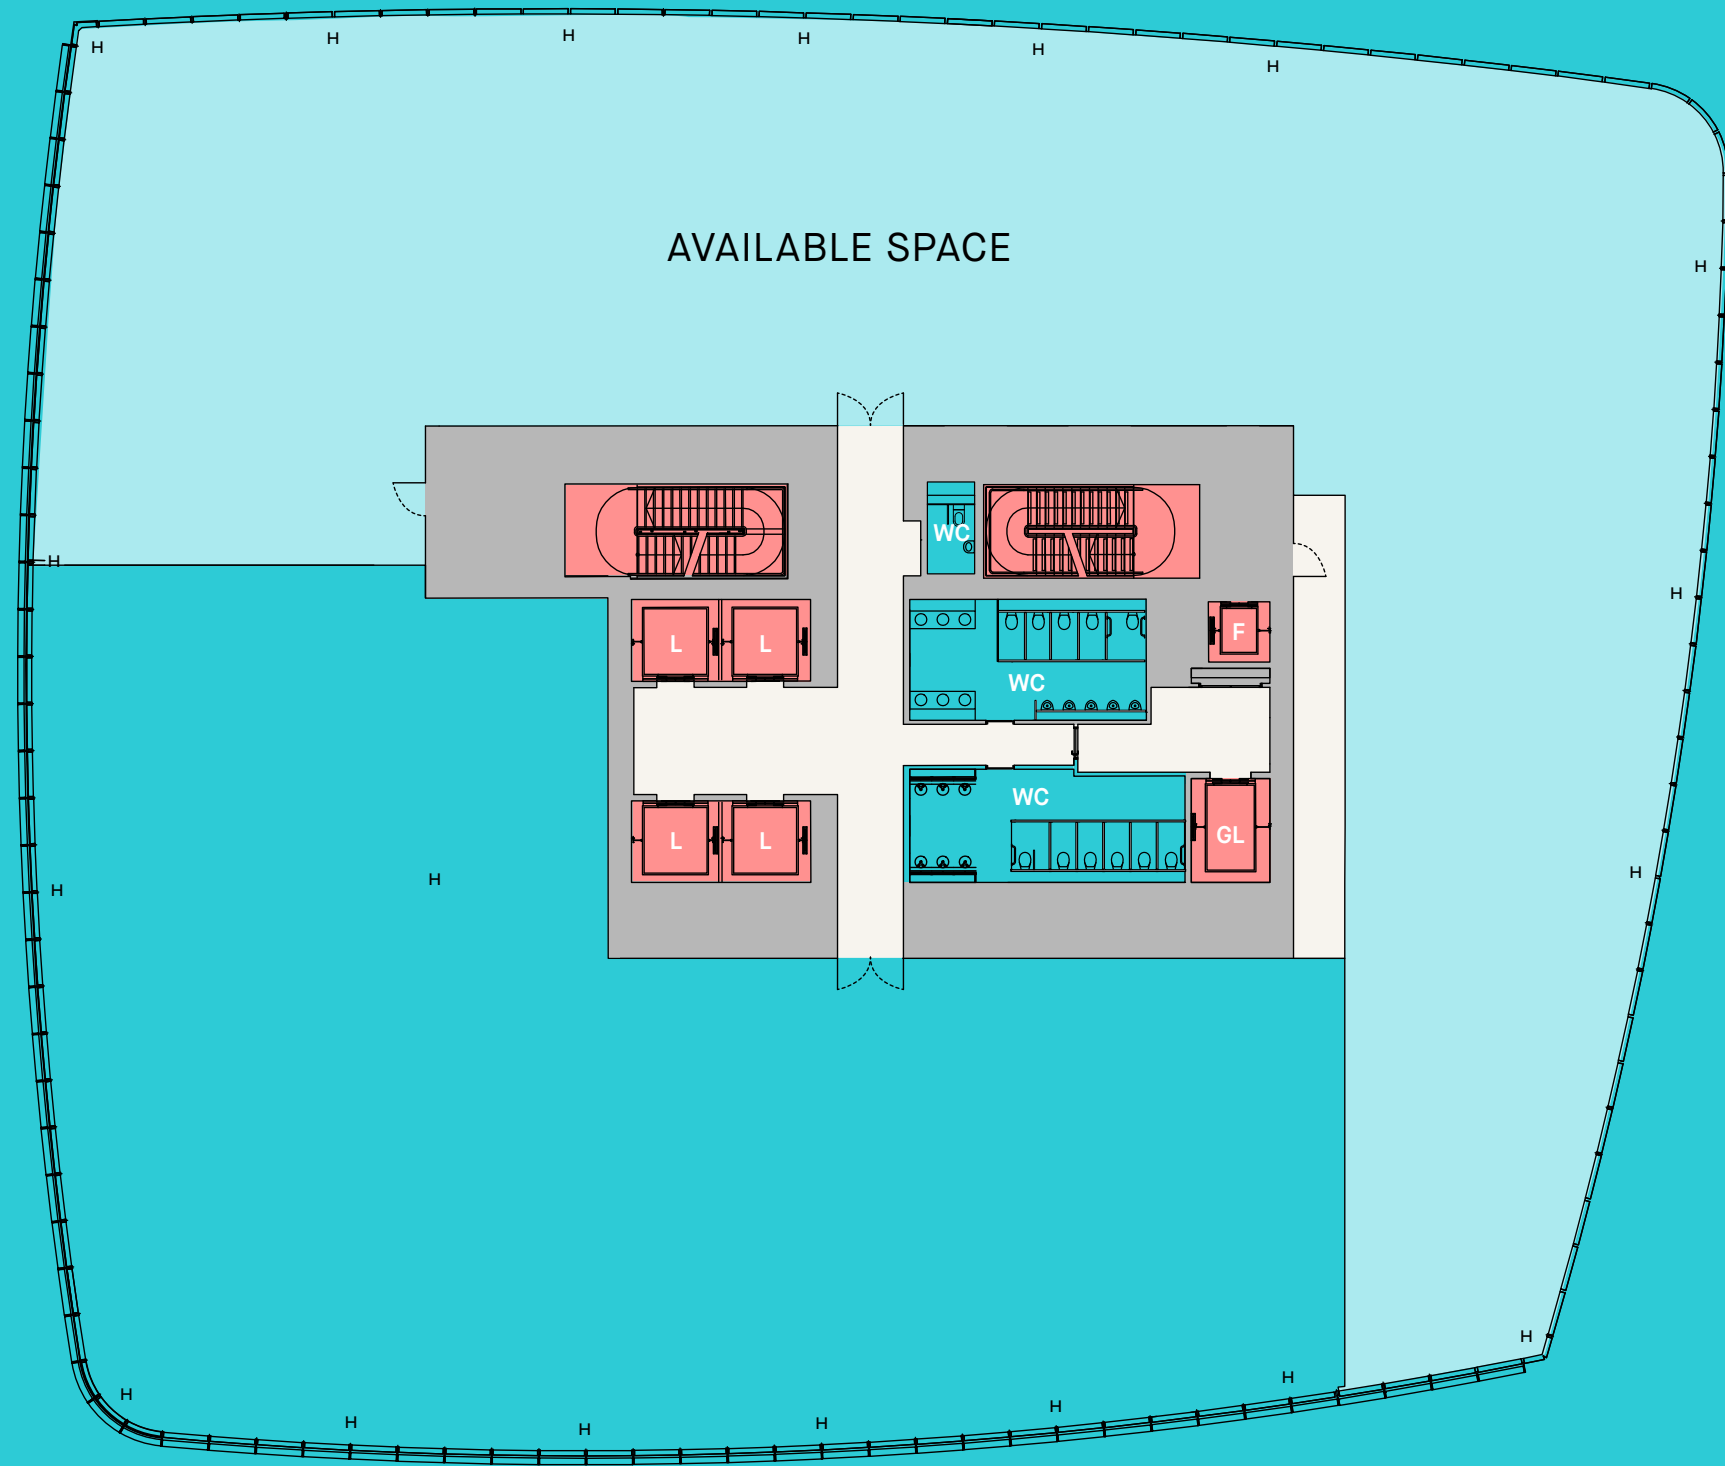

LEVEL 13
10,684 sq ft

↑ Whitechapel High Street

↑ Leman Street

↓ Braham Park

Level 13