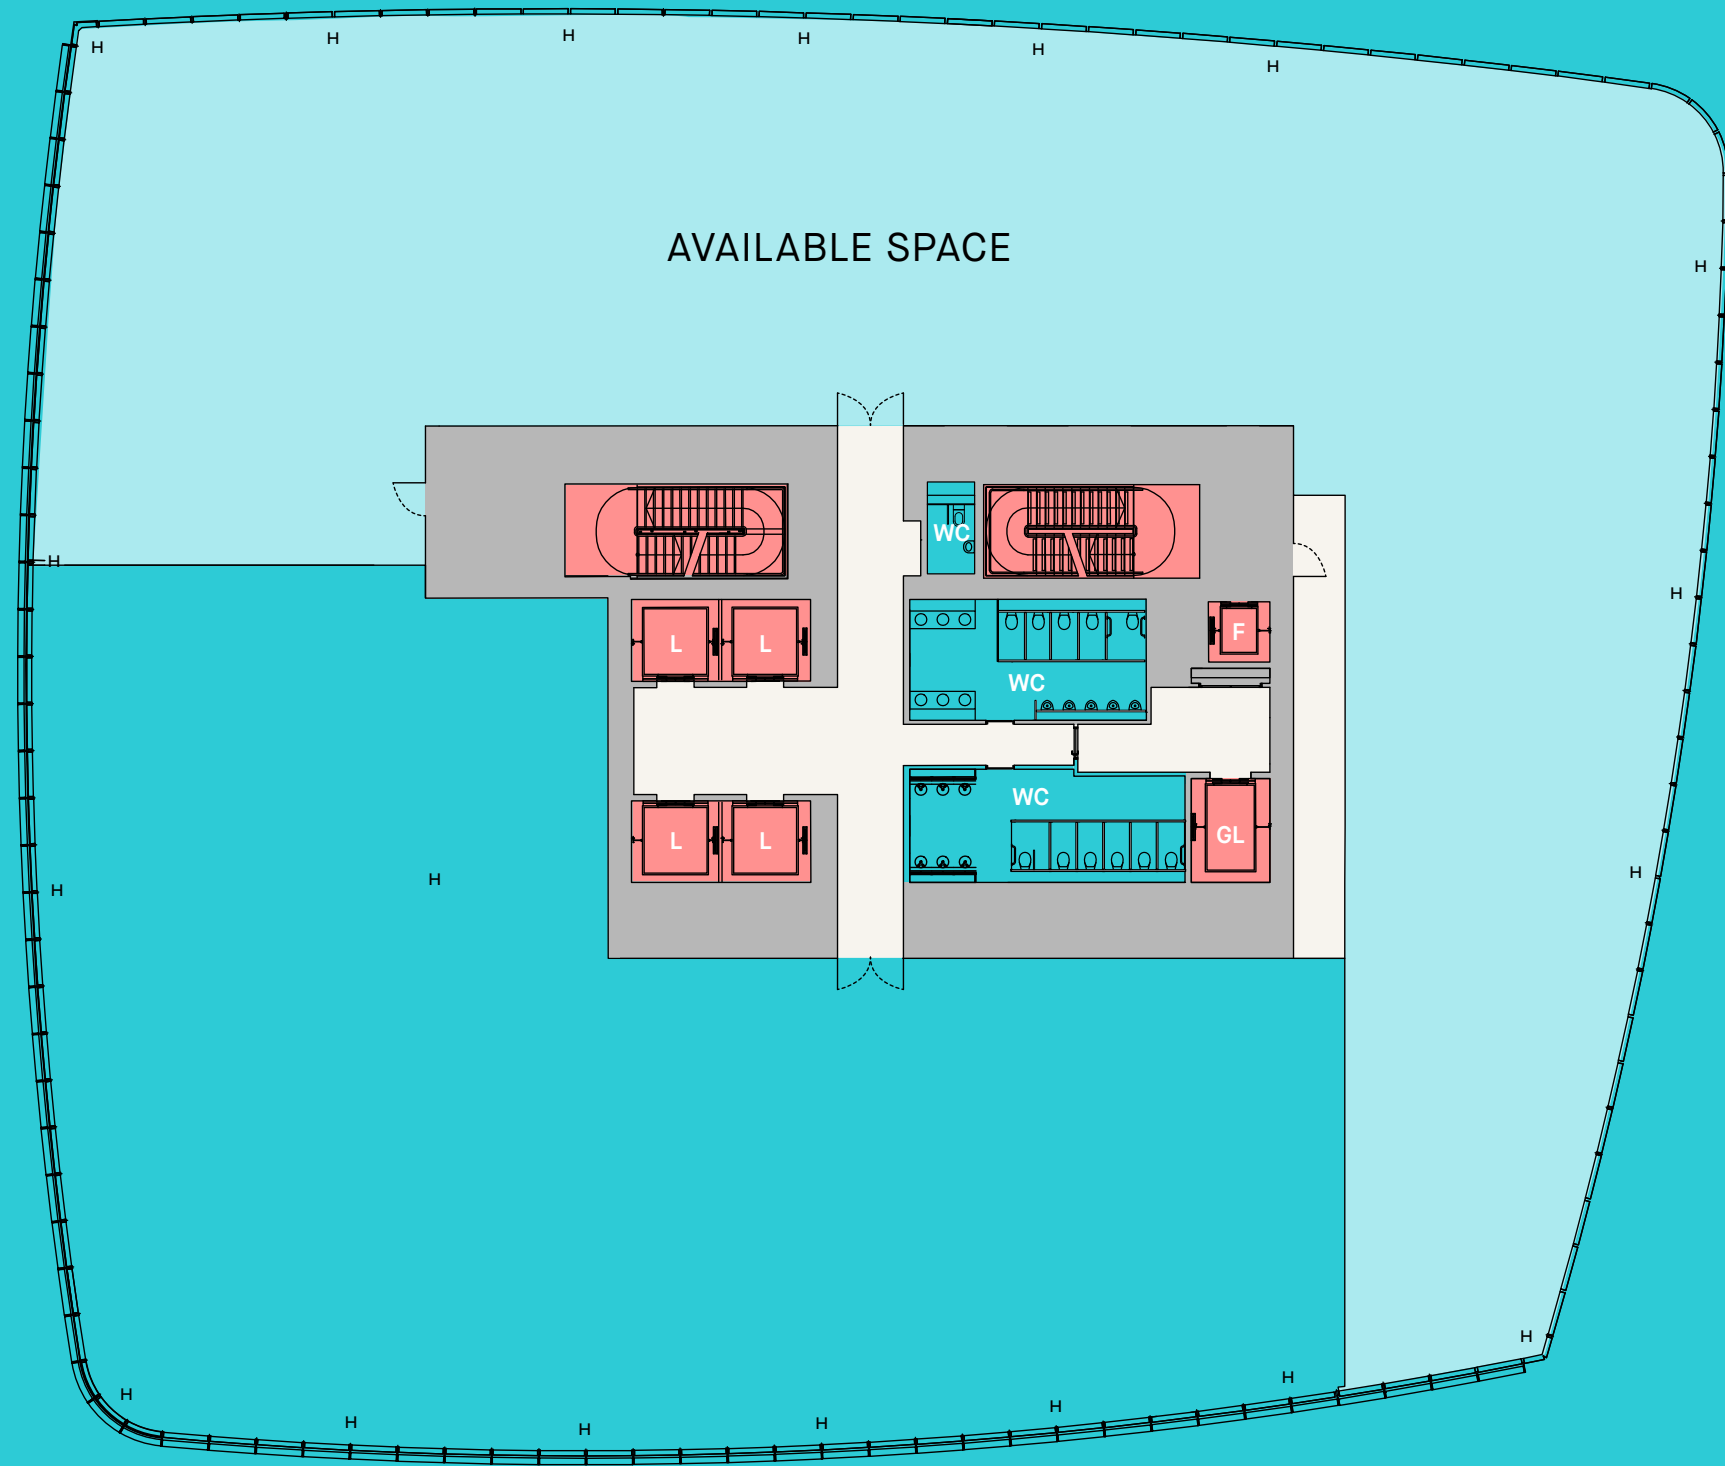

PART LEVEL 13
10,708 sq ft

↑ Whitechapel High Street

↑ Leman Street

↓ Braham Park

Part Level 13