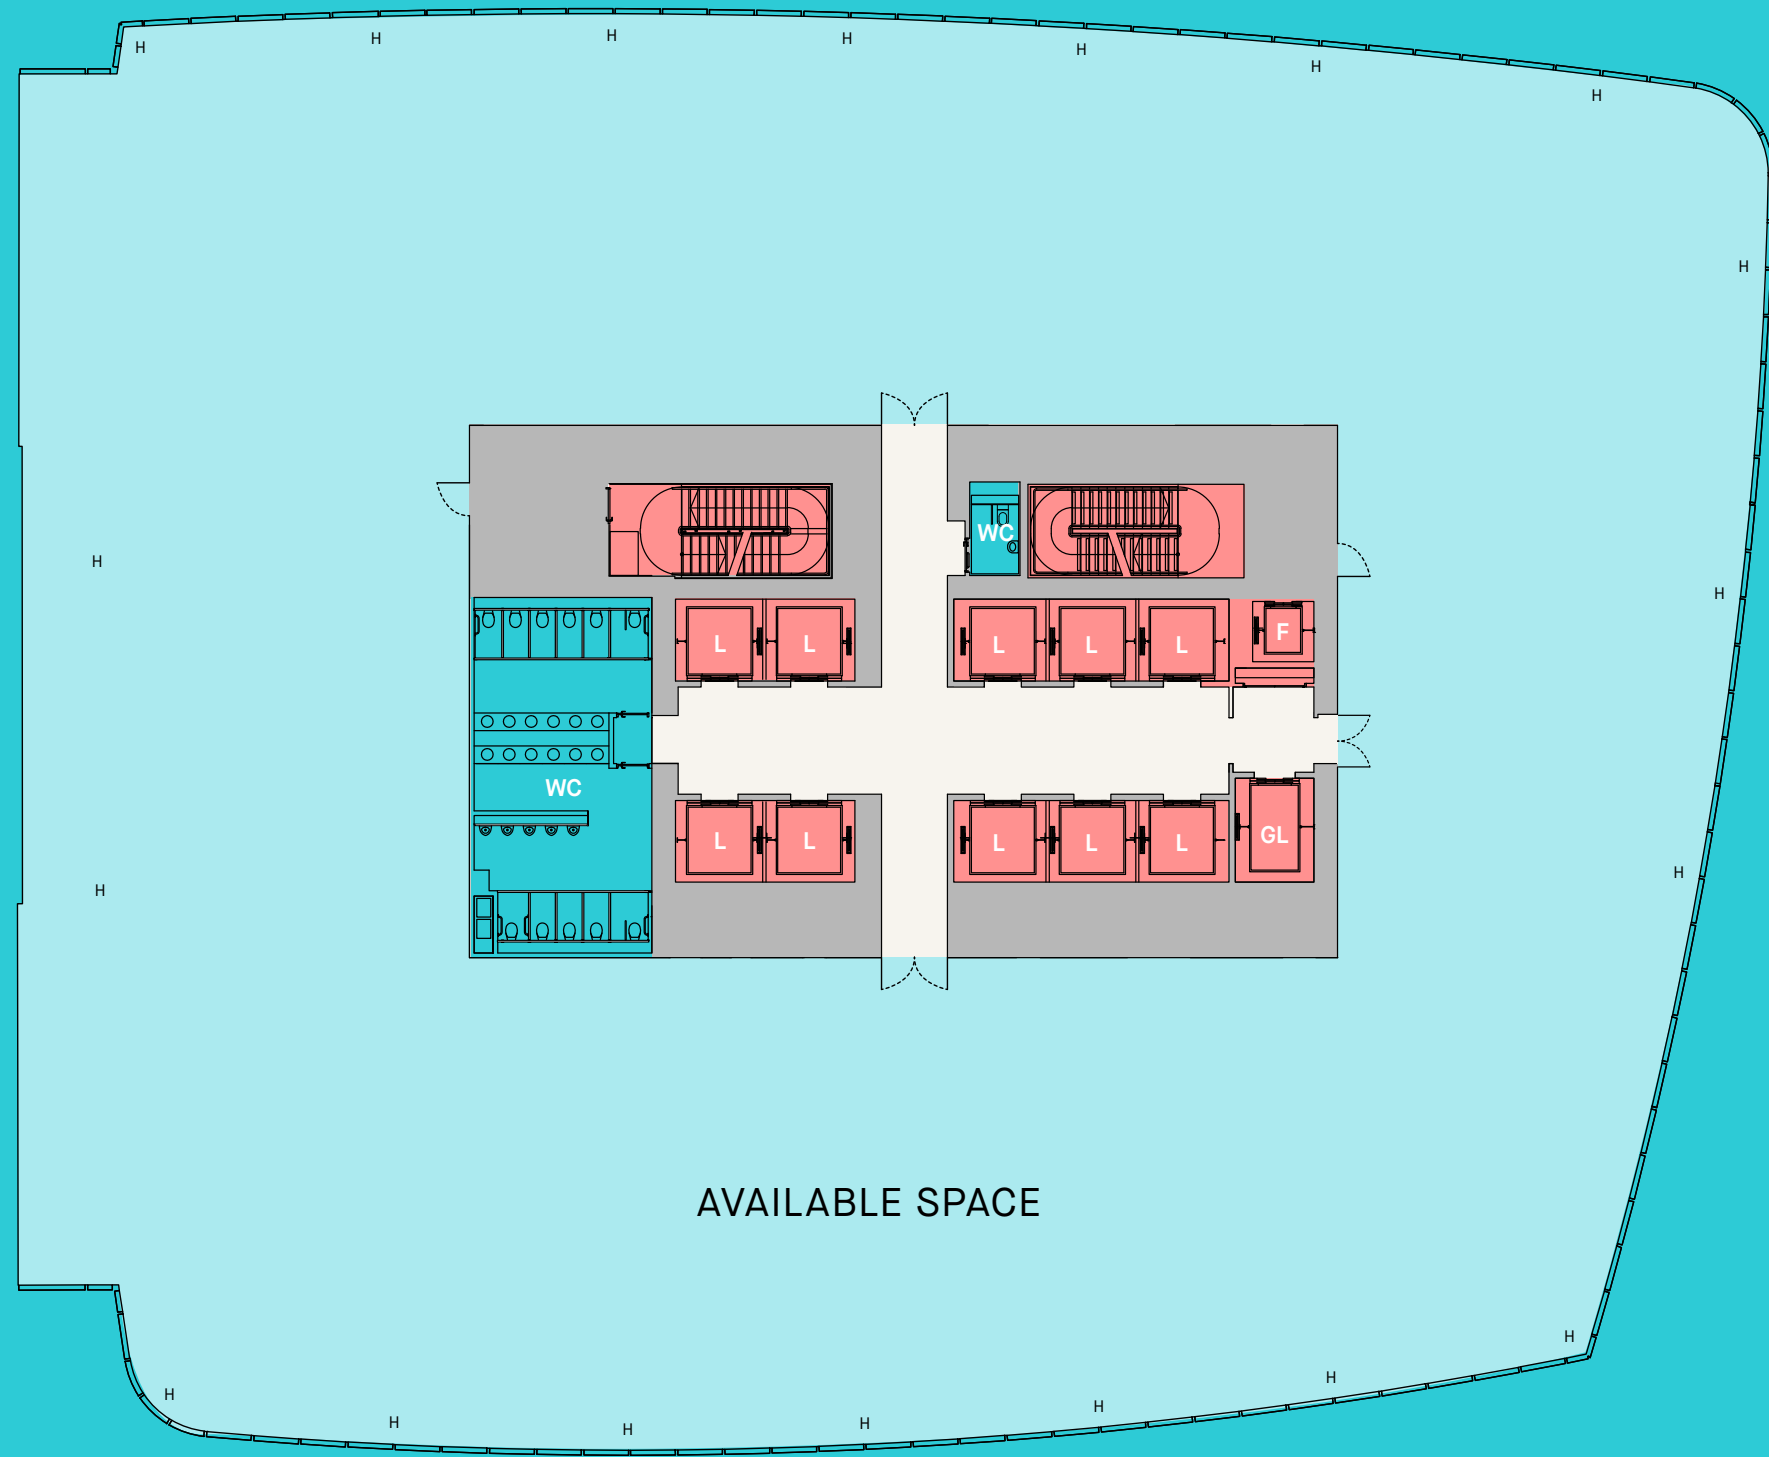

LEVEL 03
20,397 sq ft

↑ Whitechapel High Street

↑ Leman Street

↓ Braham Park

Level 03