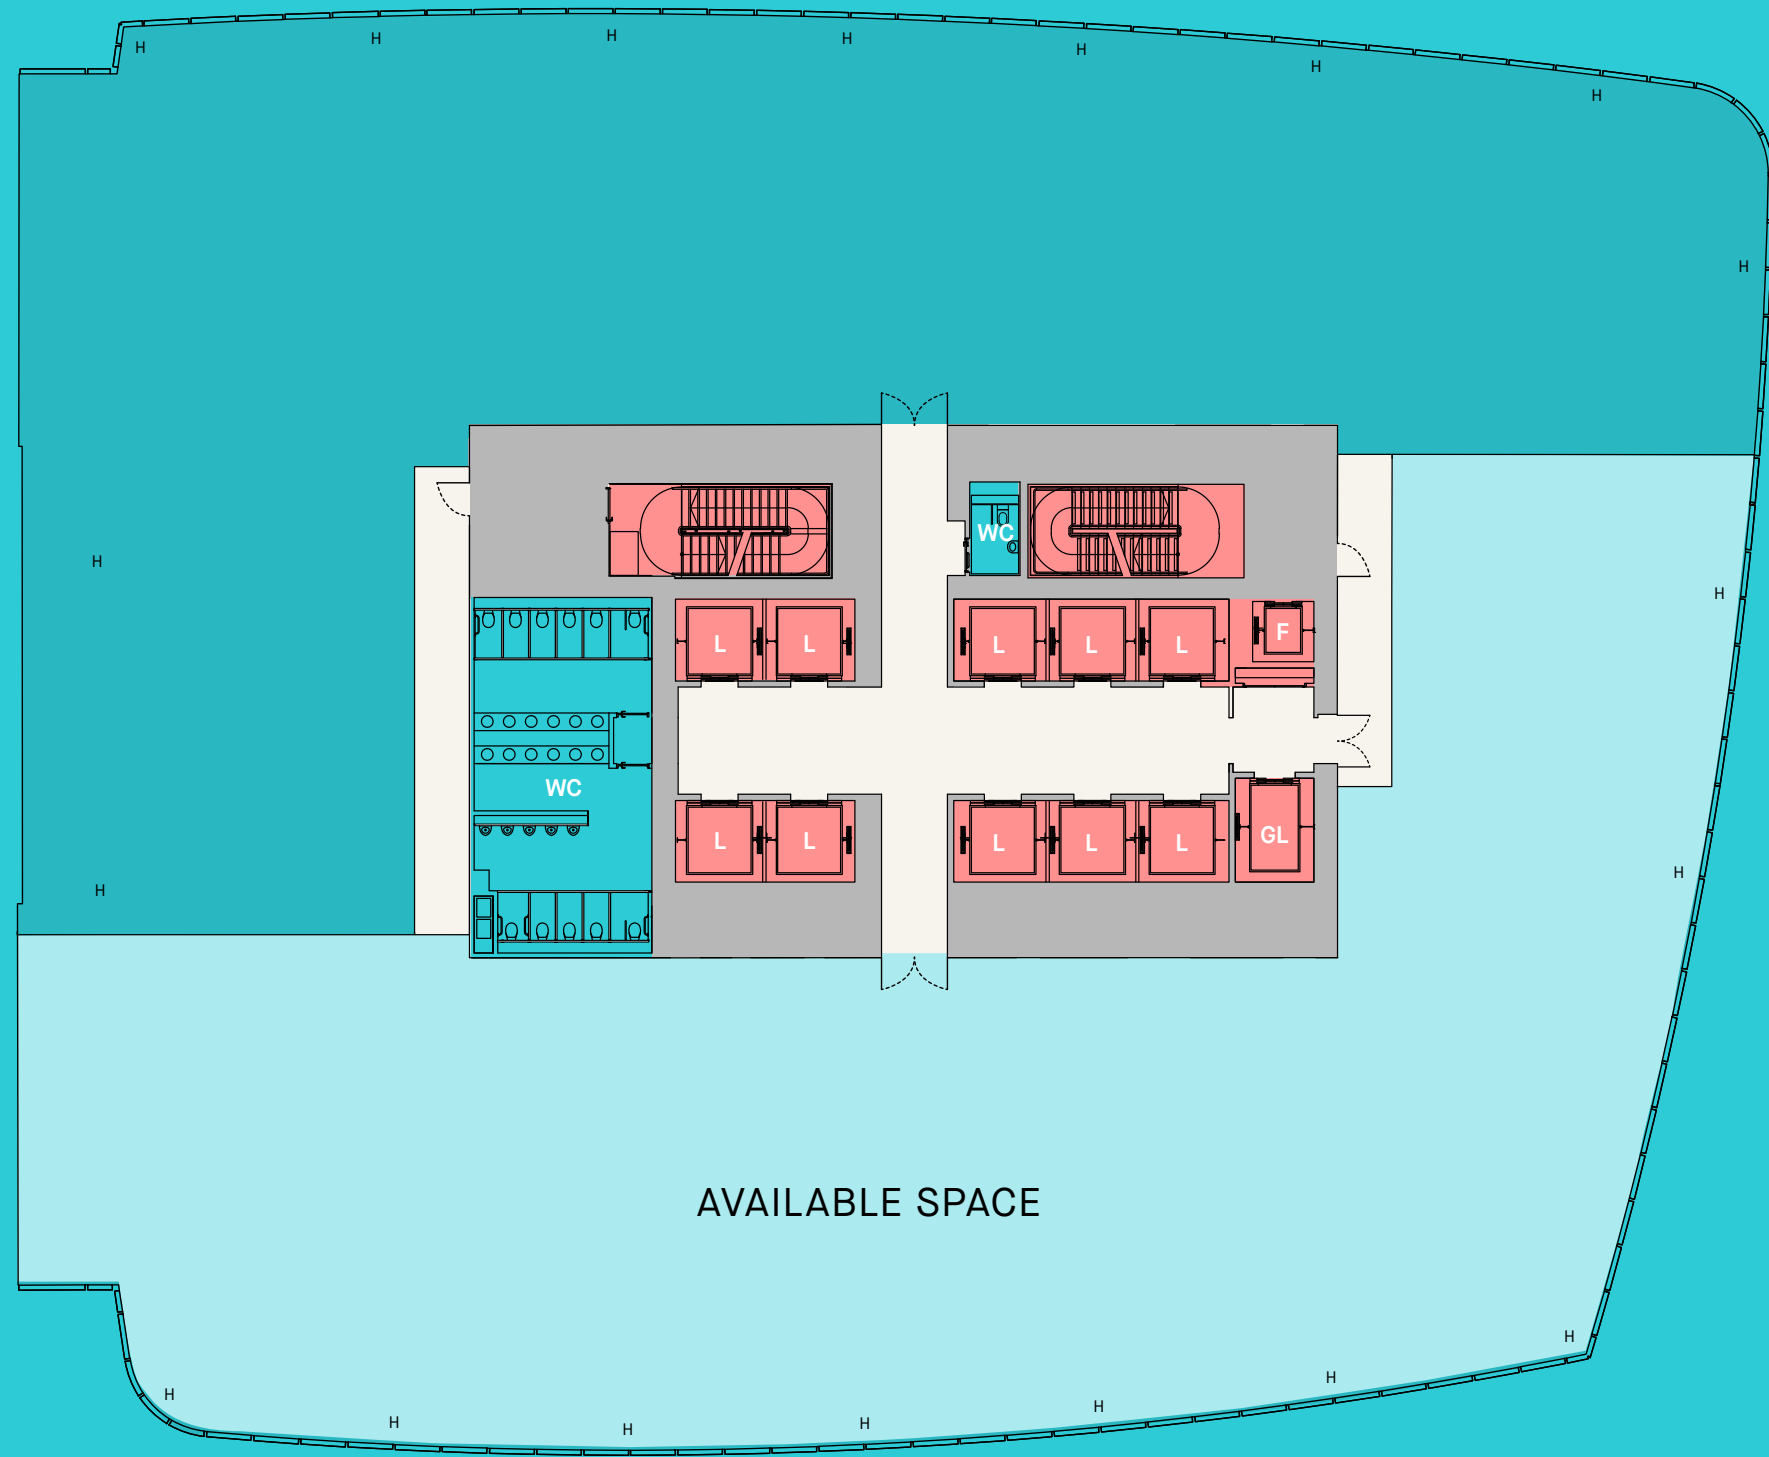

PART LEVEL 02
10,136 sq ft

↑ Whitechapel High Street

↑ Leman Street

↓ Braham Park

Part Level 02