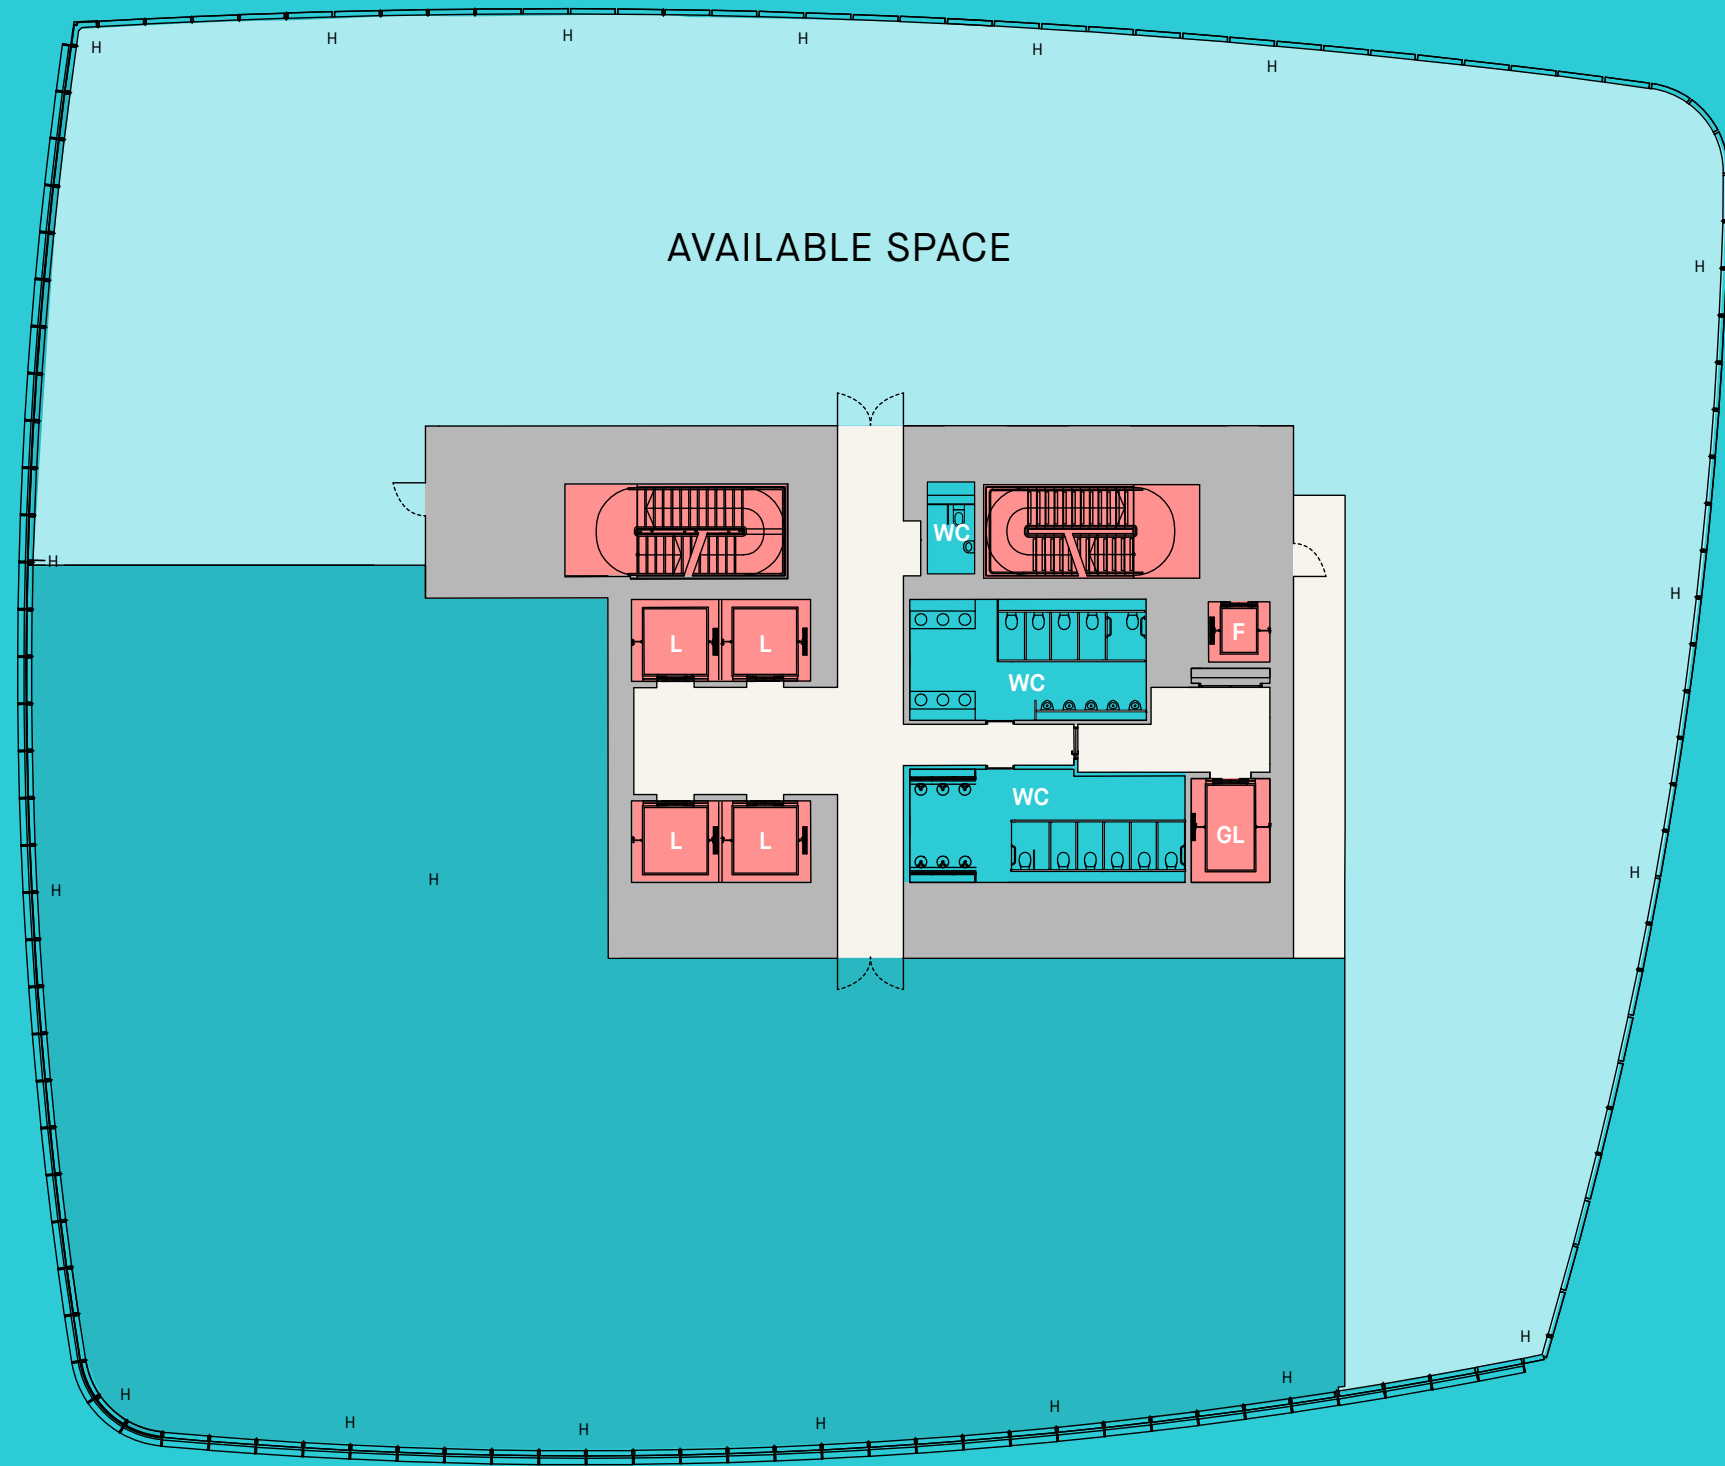

PART LEVEL 13  
10,708 sq ft

↑ Whitechapel High Street

↑ Leman Street

AVAILABLE SPACE

↓ Braham Park

Part Level 13