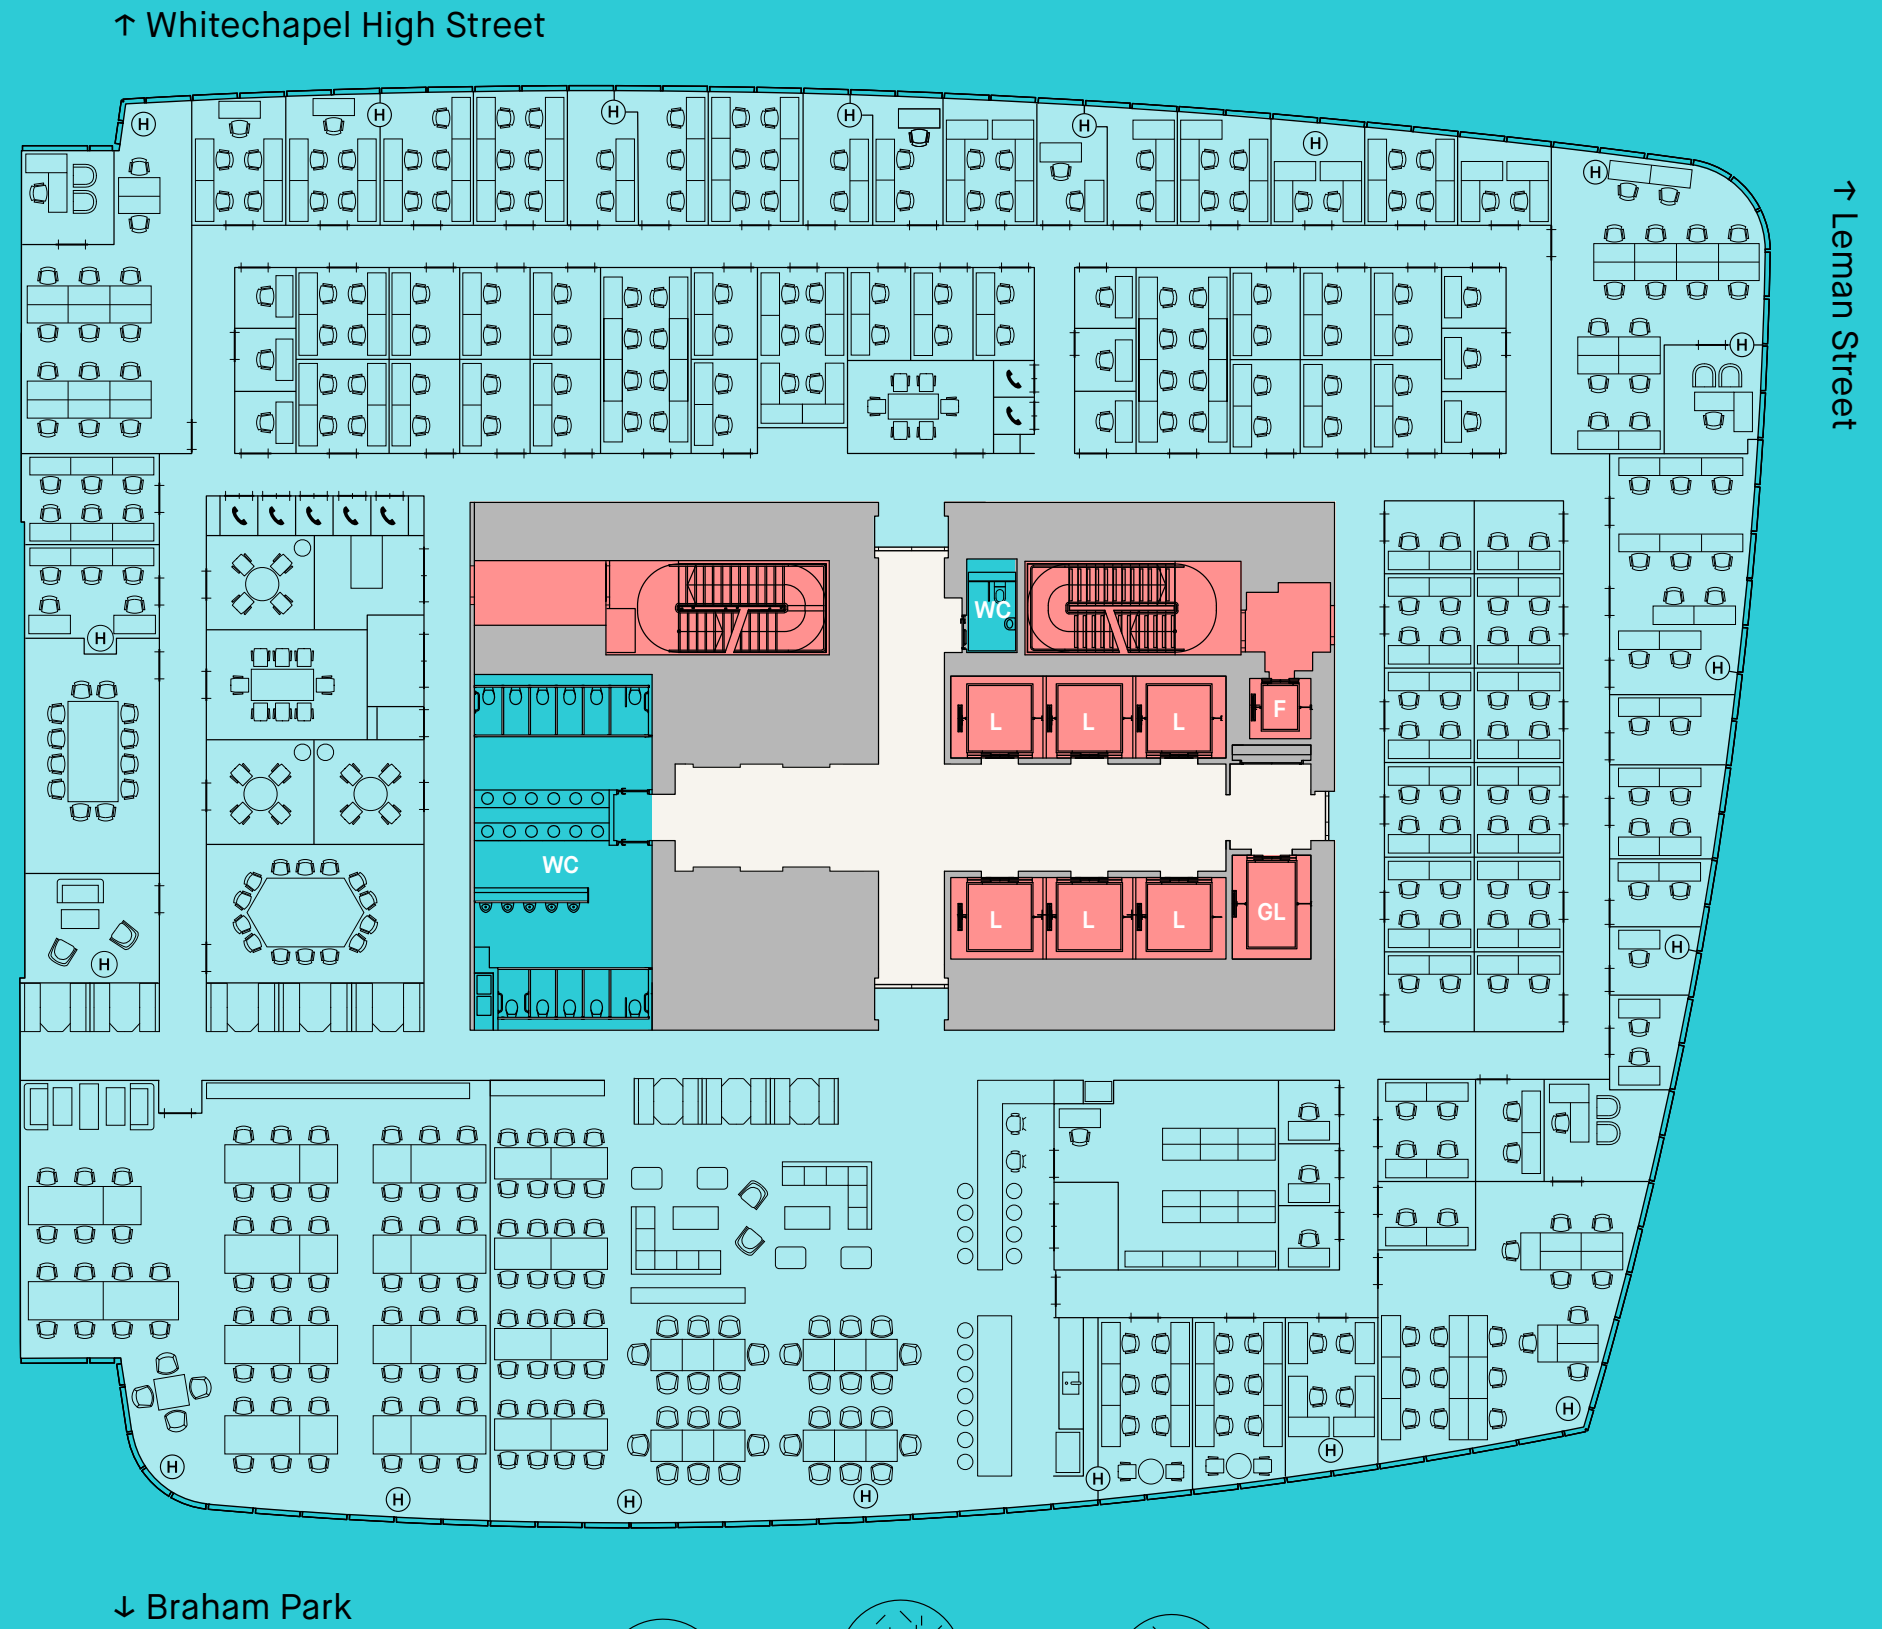

LEVEL 04  
20,215 sq ft

OFFICES (1 PERSON)	14
OFFICES (2 PERSON)	31
OFFICES (3 PERSON)	4
OFFICES (4 PERSON)	16
OFFICES (5 PERSON)	5
OFFICES (6 PERSON)	6
OFFICES (8 PERSON)	2
OFFICES (18 PERSON)	1
OFFICES (20 PERSON)	1
OFFICES (21 PERSON)	1

**SUBTOTAL HEAD COUNT 288**

COWORK	62
OPEN PLAN	32
CONFERENCE ROOM (SML)	3
CONFERENCE ROOM (MED)	2
CONFERENCE ROOM (LG)	2
CONVERSATION ROOM	1
MANAGEMENT AREA	1
MAIL ROOM	1
IT ROOM	1
PANTRY	1
LOUNGE	1
PRINT AREA	2
PHONE BOOTH	7
MEETING BOOTH	5
GENERAL STORAGE ROOM	1
F & B STORAGE ROOM	1

**TOTAL HEAD COUNT 382**

# Level 04