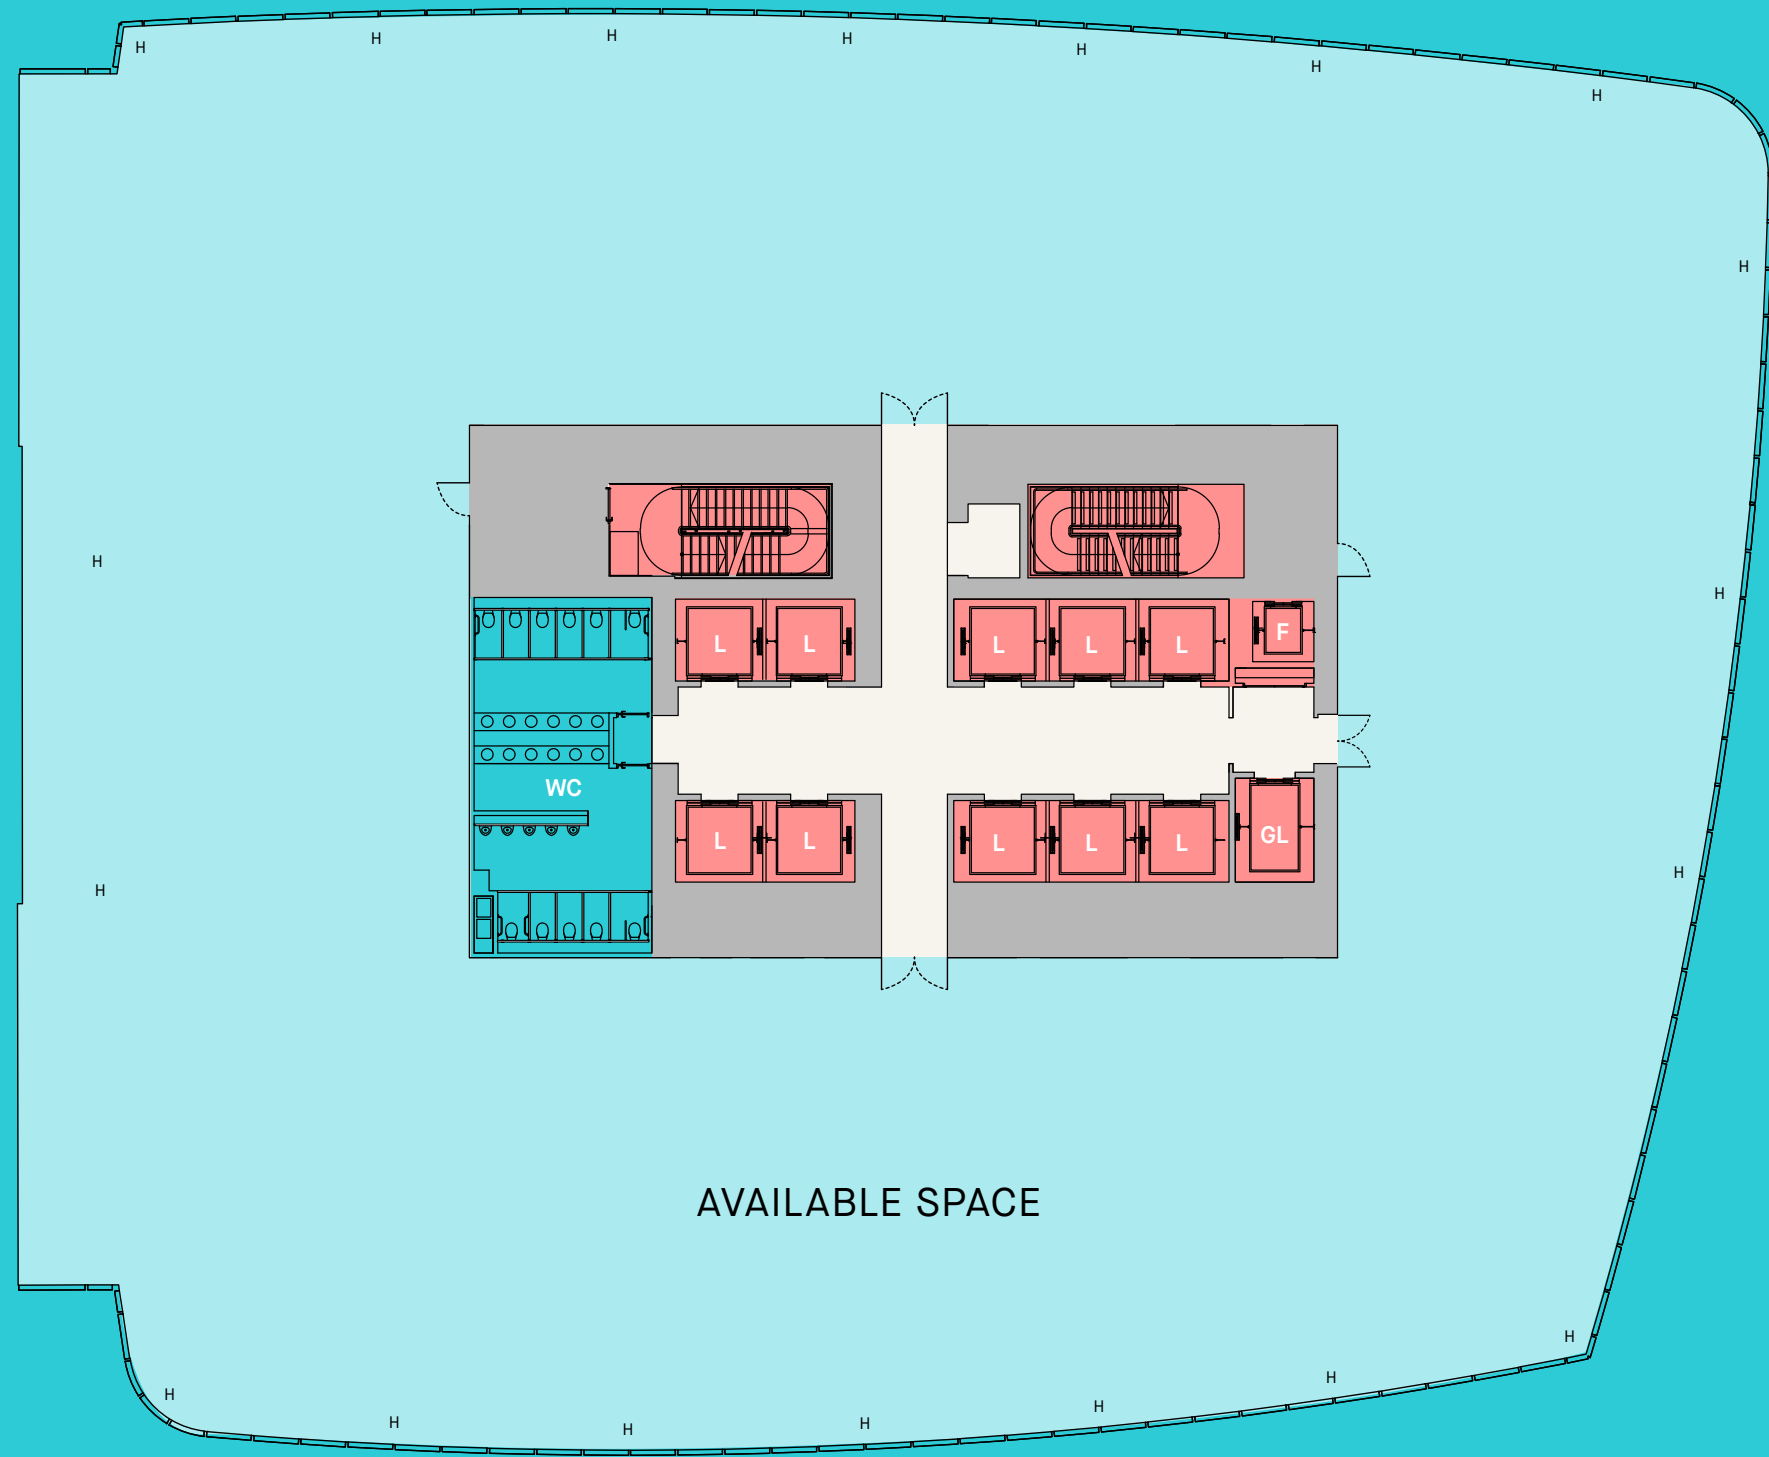

LEVEL 03
20,503sq ft

↑ Whitechapel High Street

↑ Leman Street

↓ Braham Park

Level 03