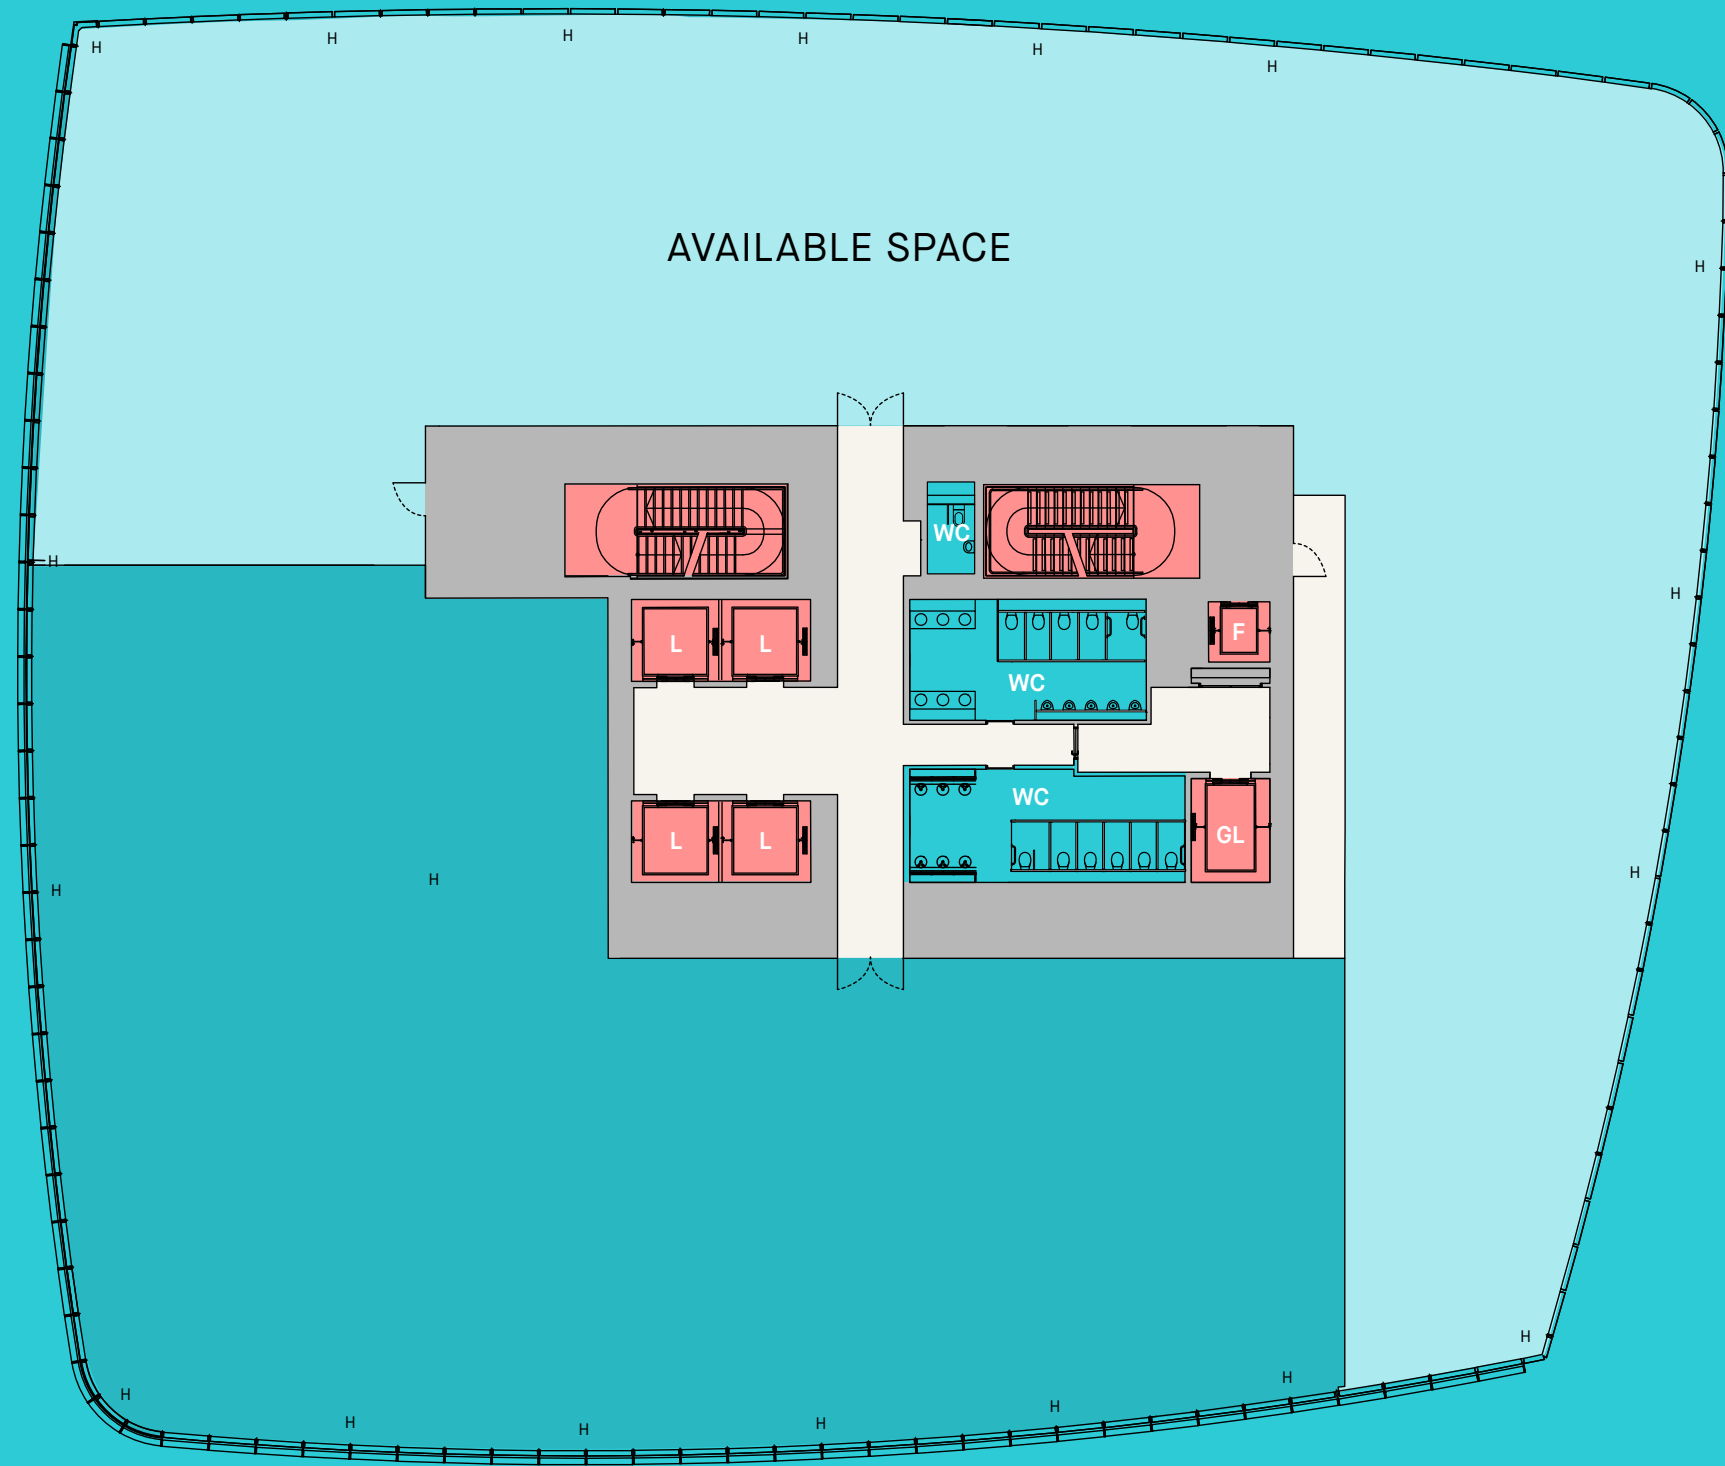

PART LEVEL 13
10,809 sq ft

↑ Whitechapel High Street

↑ Leman Street

↓ Braham Park

Part Level 13