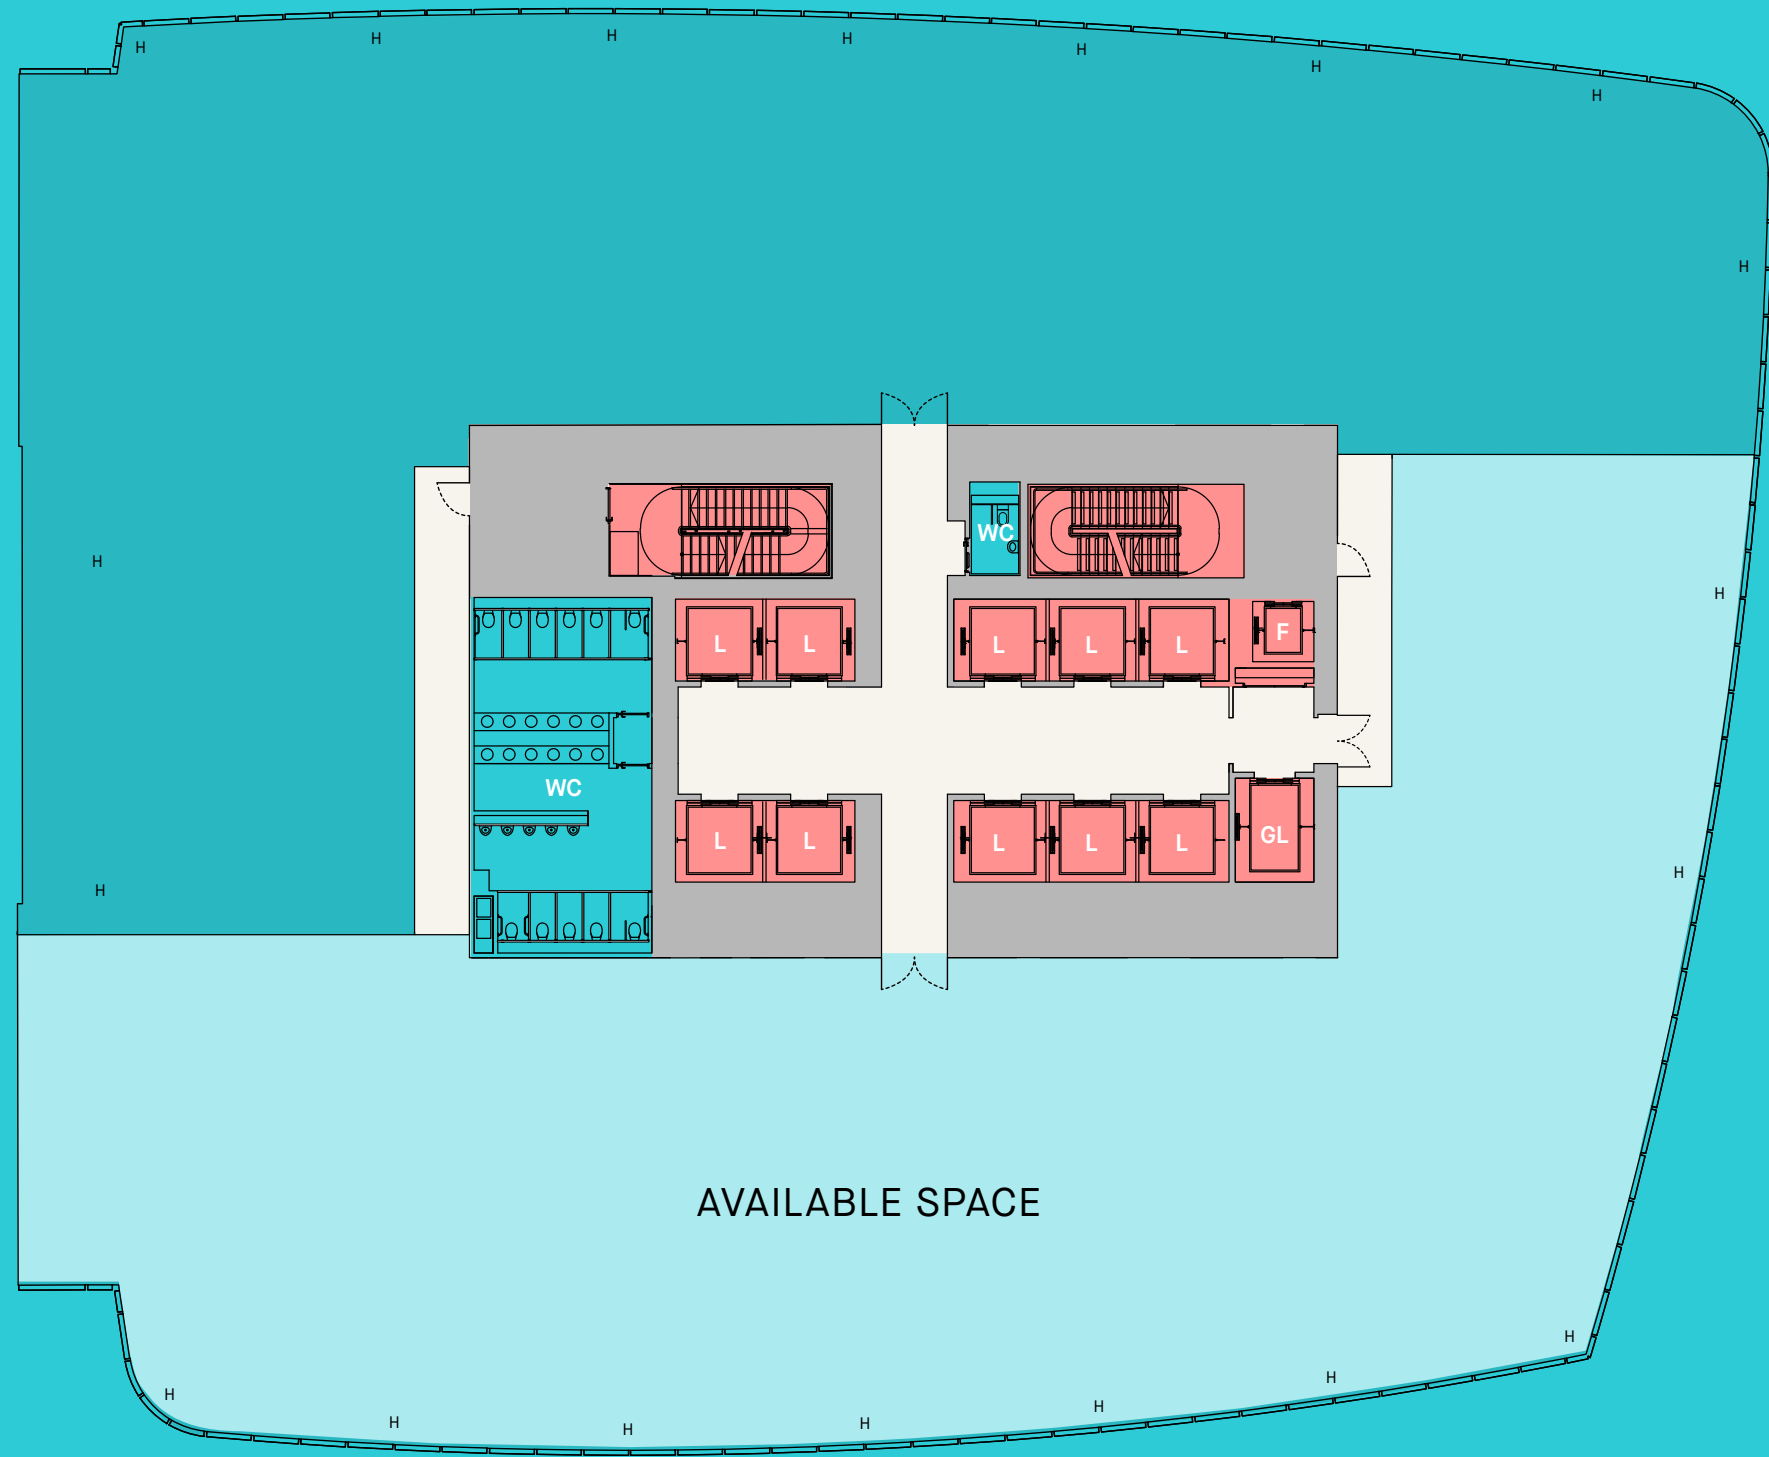

PART LEVEL 02  
10,167 sq ft

↑ Whitechapel High Street

↑ Leman Street

AVAILABLE SPACE

↓ Braham Park

# Part Level 02