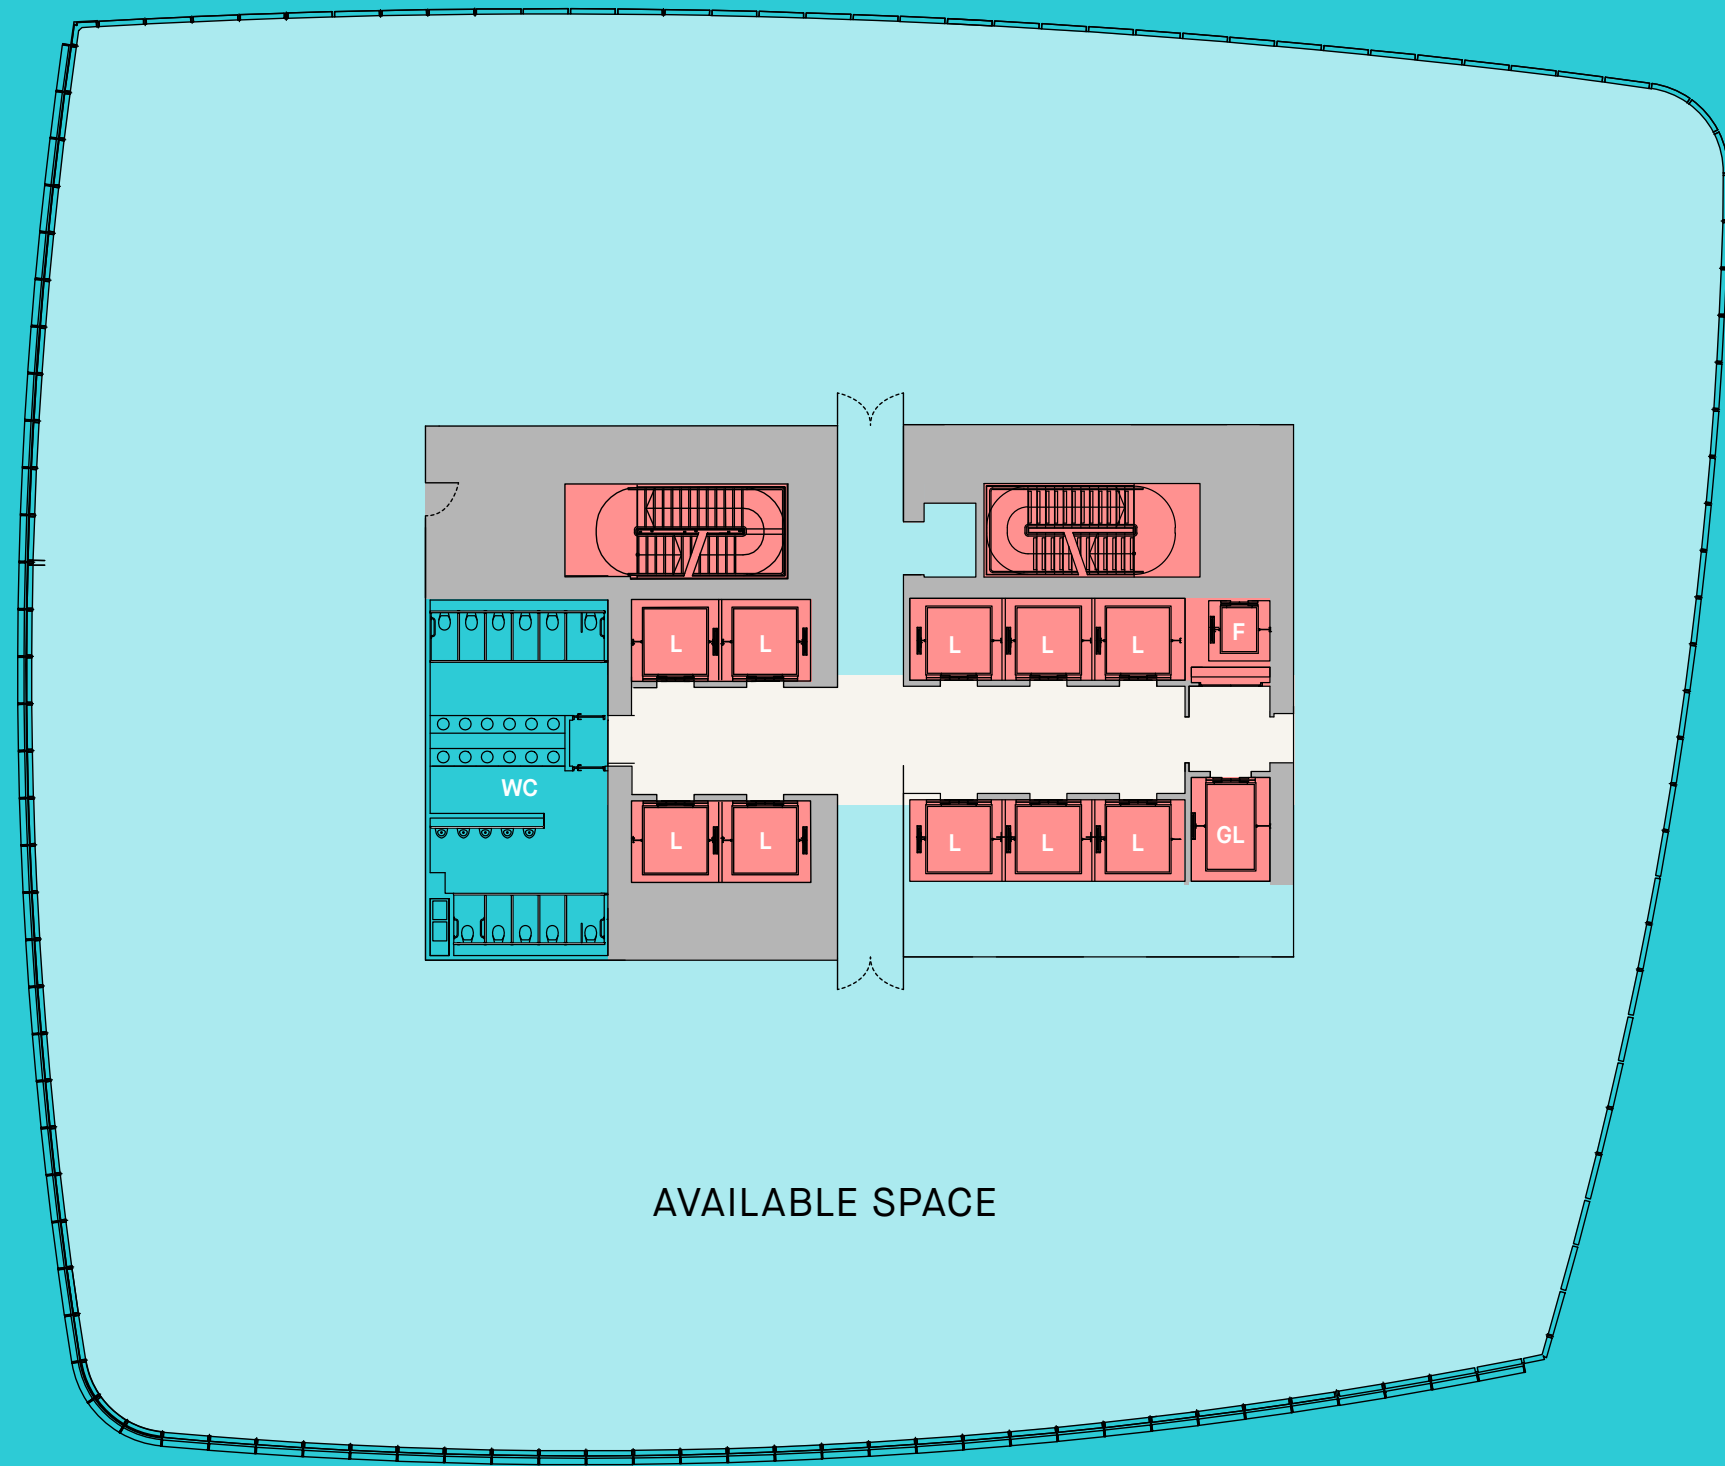

LEVEL 11
19,547 sq ft

Fully fitted space
Available immediately

↑ Whitechapel High Street

↑ Leman Street

AVAILABLE SPACE

↓ Braham Park

Level 11