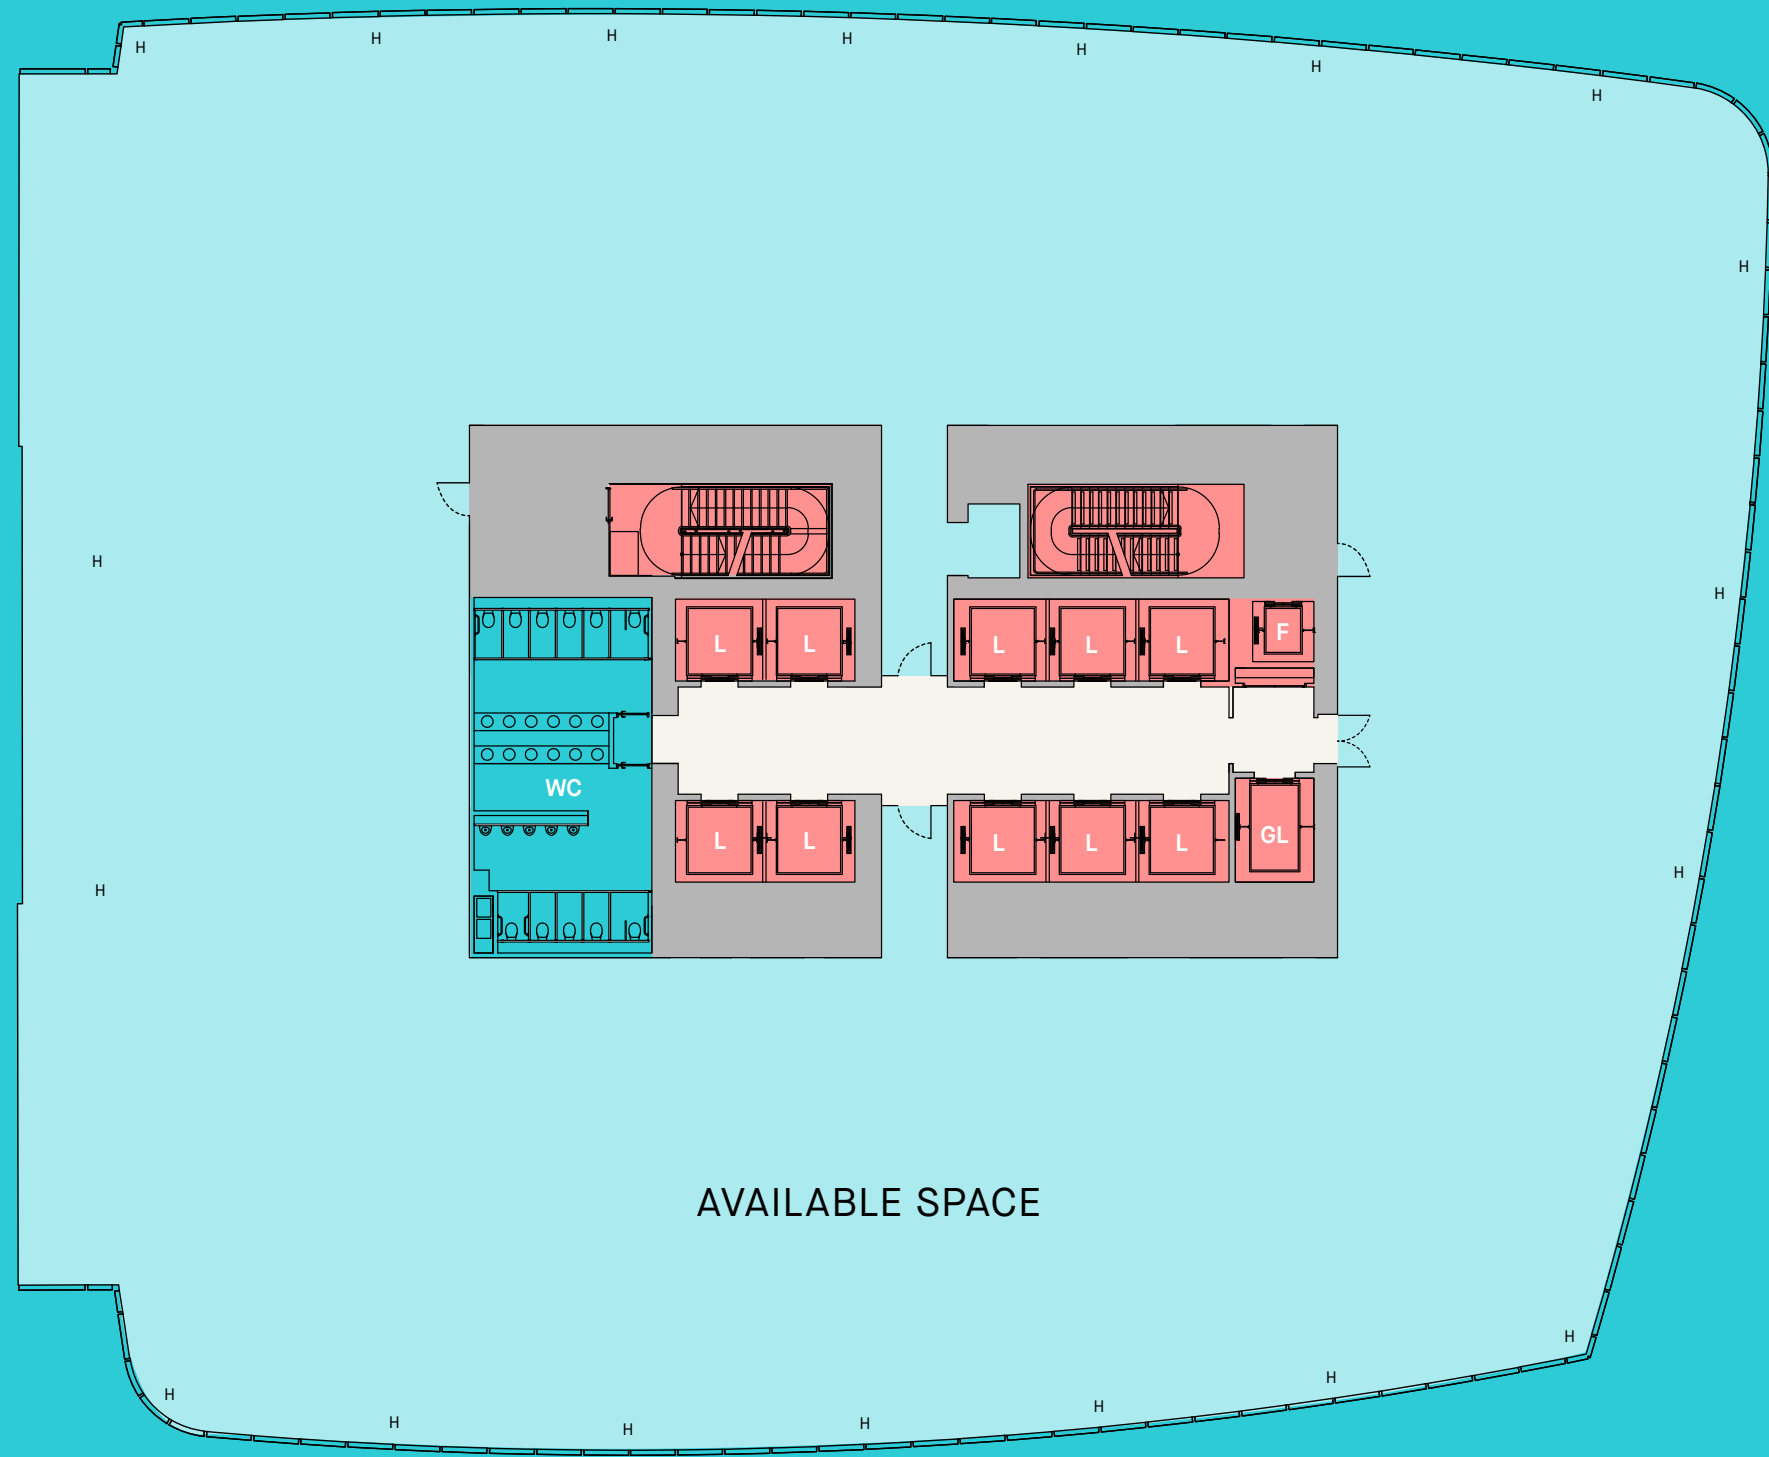

LEVEL 03  
20,503 sq ft

Cat A space  
Available immediately

↑ Whitechapel High Street

↑ Leman Street

↓ Braham Park

# Level 03