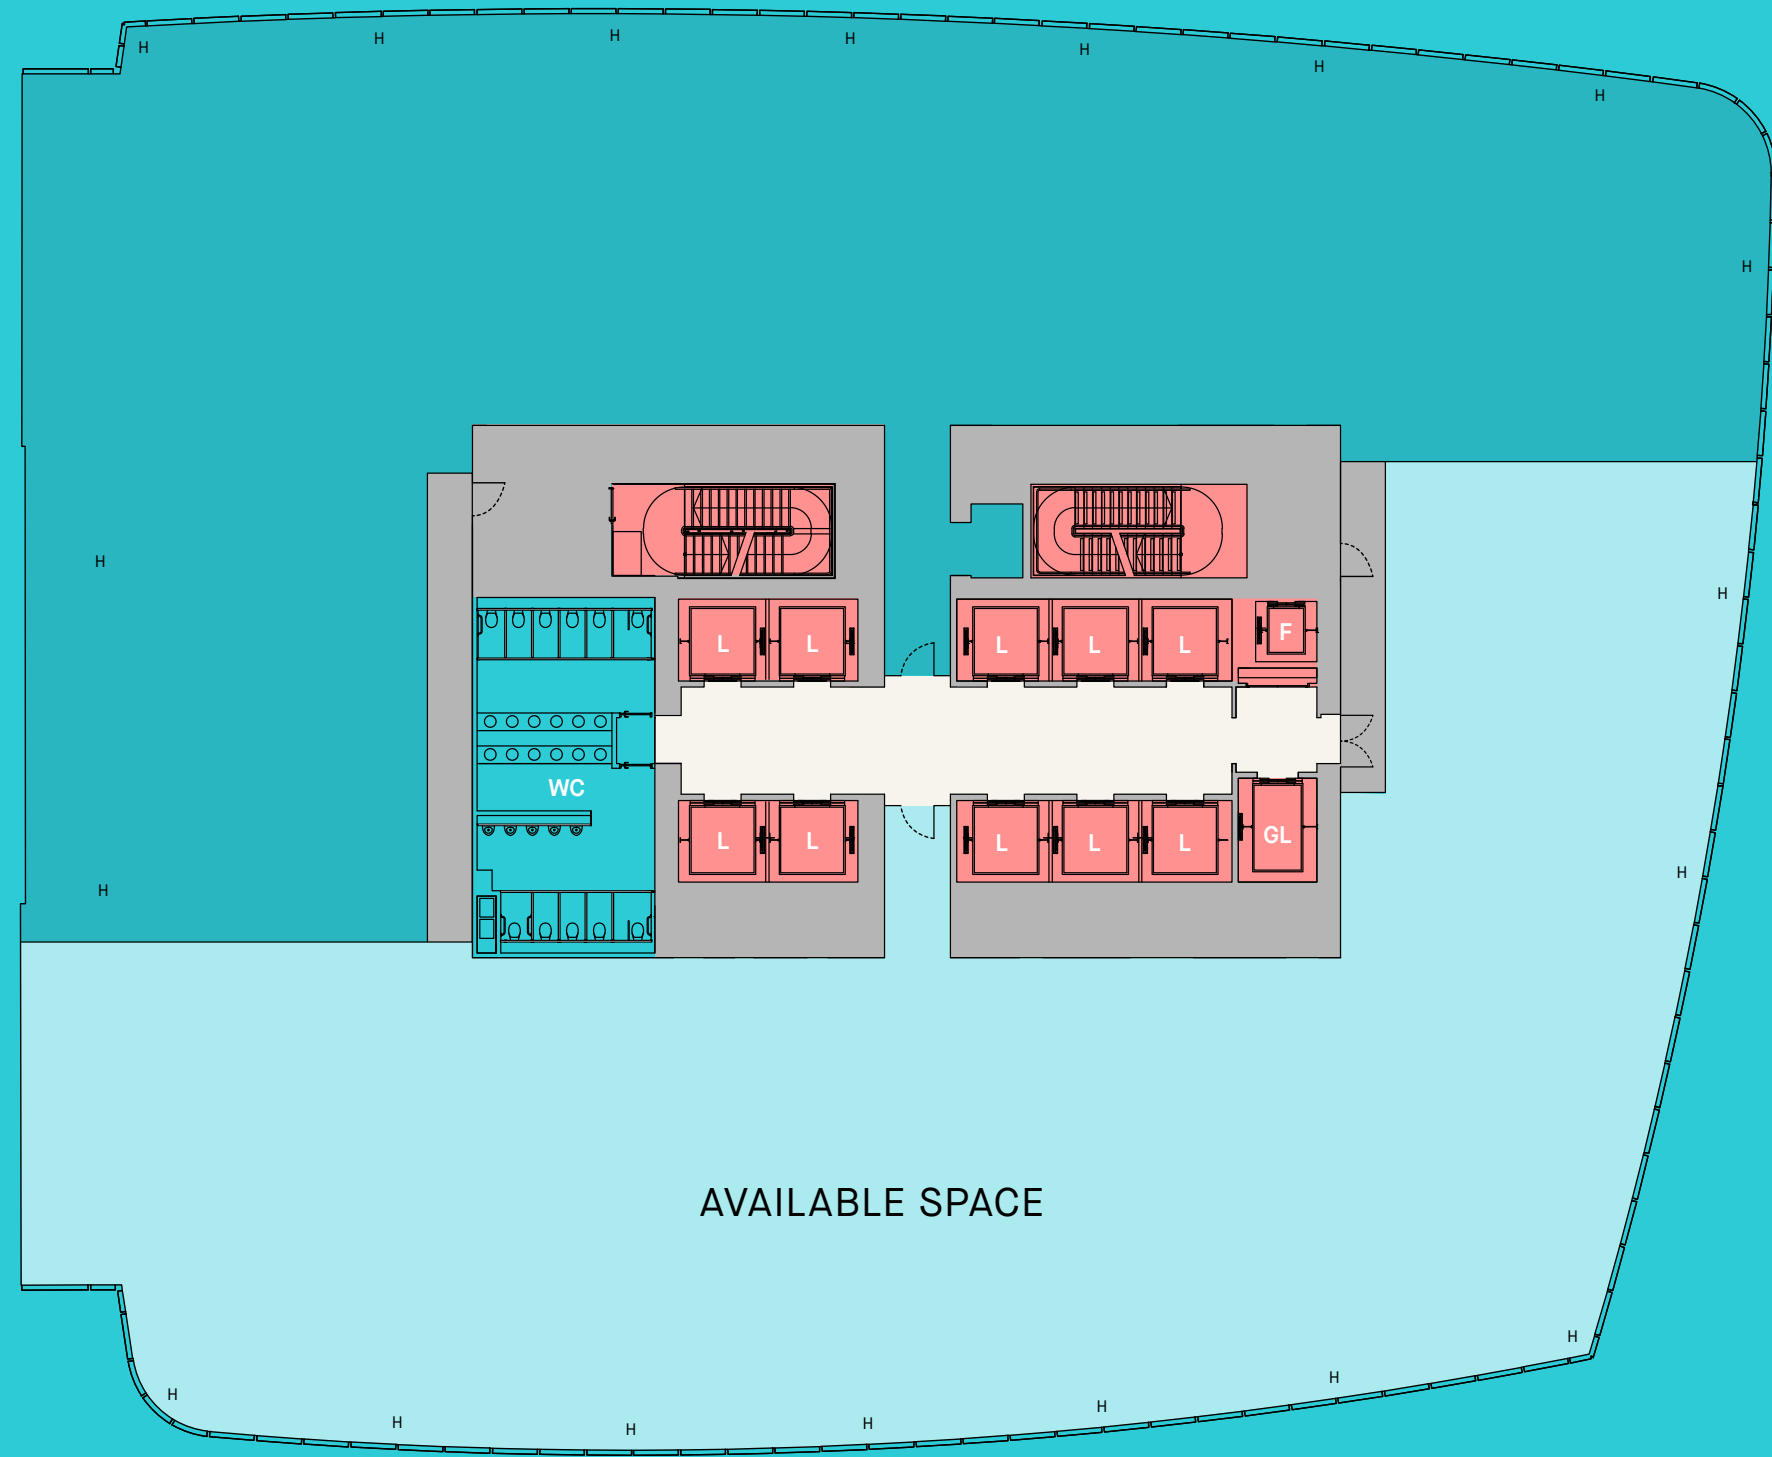

LEVEL 07
10,103 sq ft

Fully fitted space
Available immediately

↑ Whitechapel High Street

↑ Leman Street

AVAILABLE SPACE

↓ Braham Park

Part Level 07