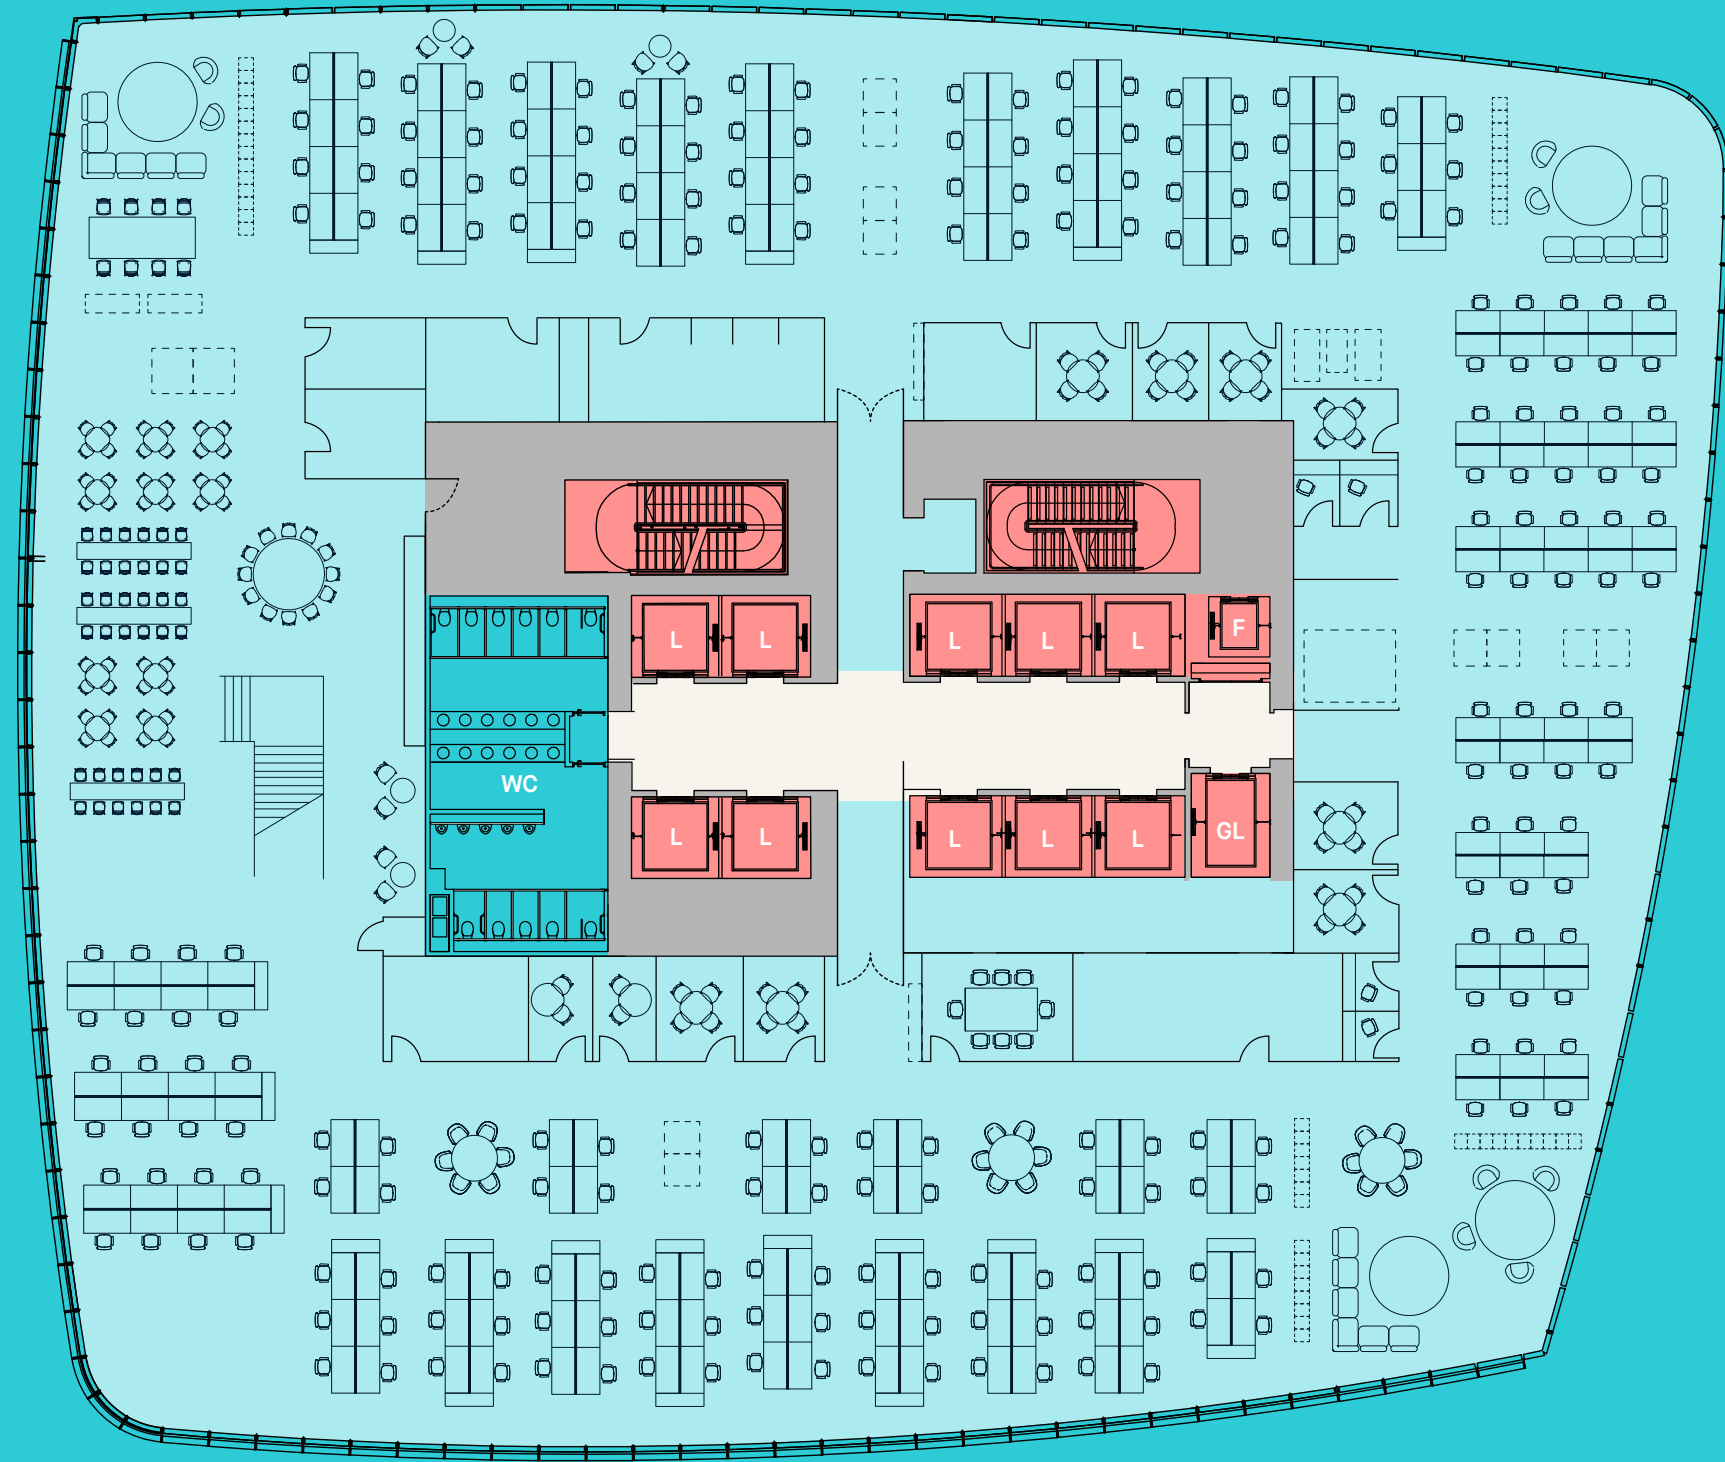

LEVEL 11
19,547 sq ft

Fully fitted space
Available immediately

↑ Whitechapel High Street

↑ Leman Street

↓ Braham Park

Level 11