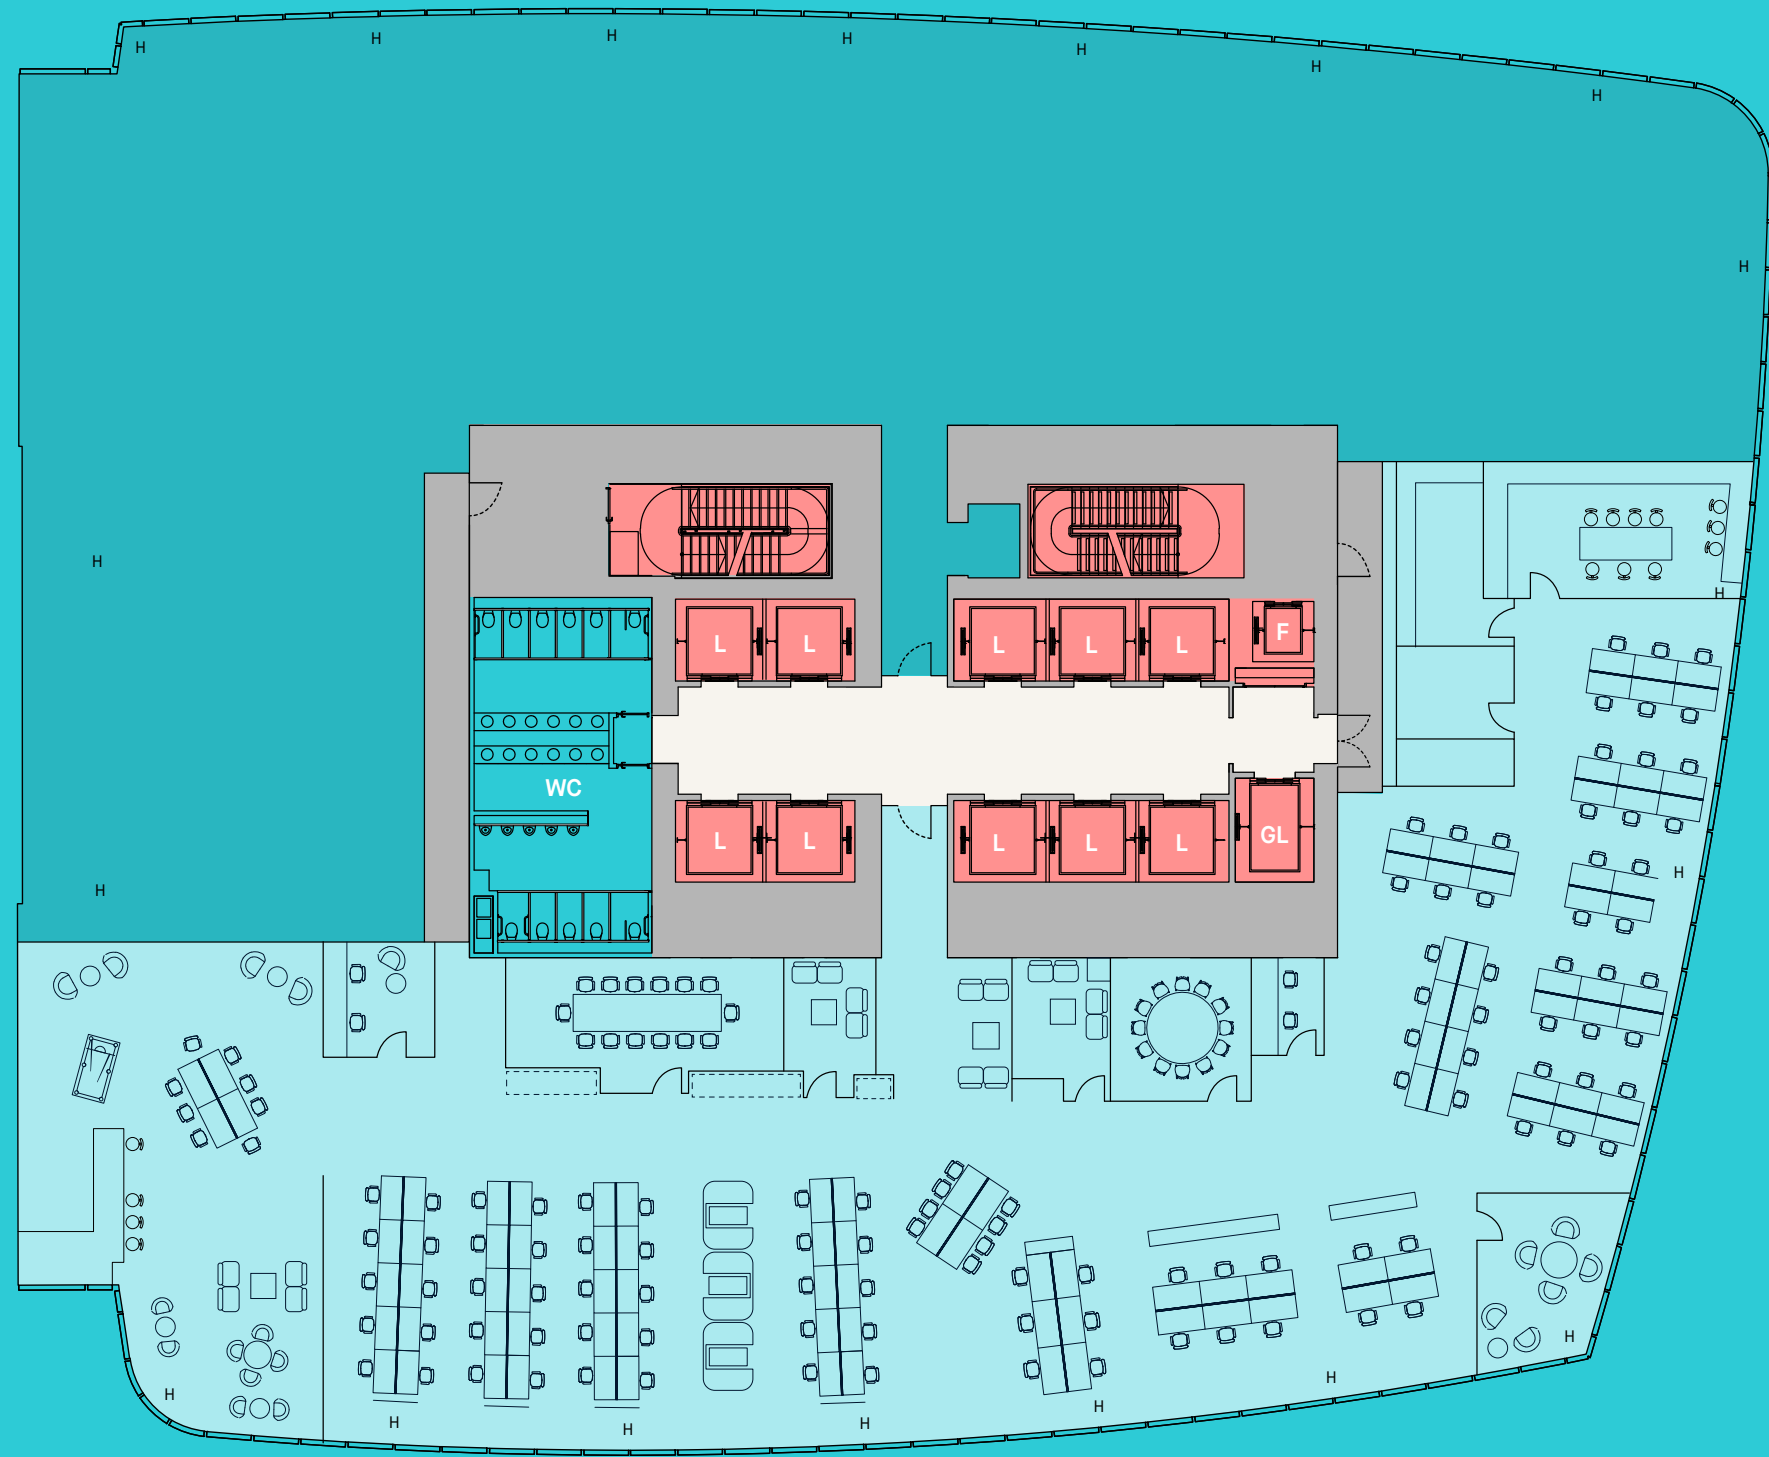

LEVEL 07
10,103 sq ft

Fully fitted space
Available immediately

↑ Whitechapel High Street

↑ Leman Street

↓ Braham Park

Part Level 07