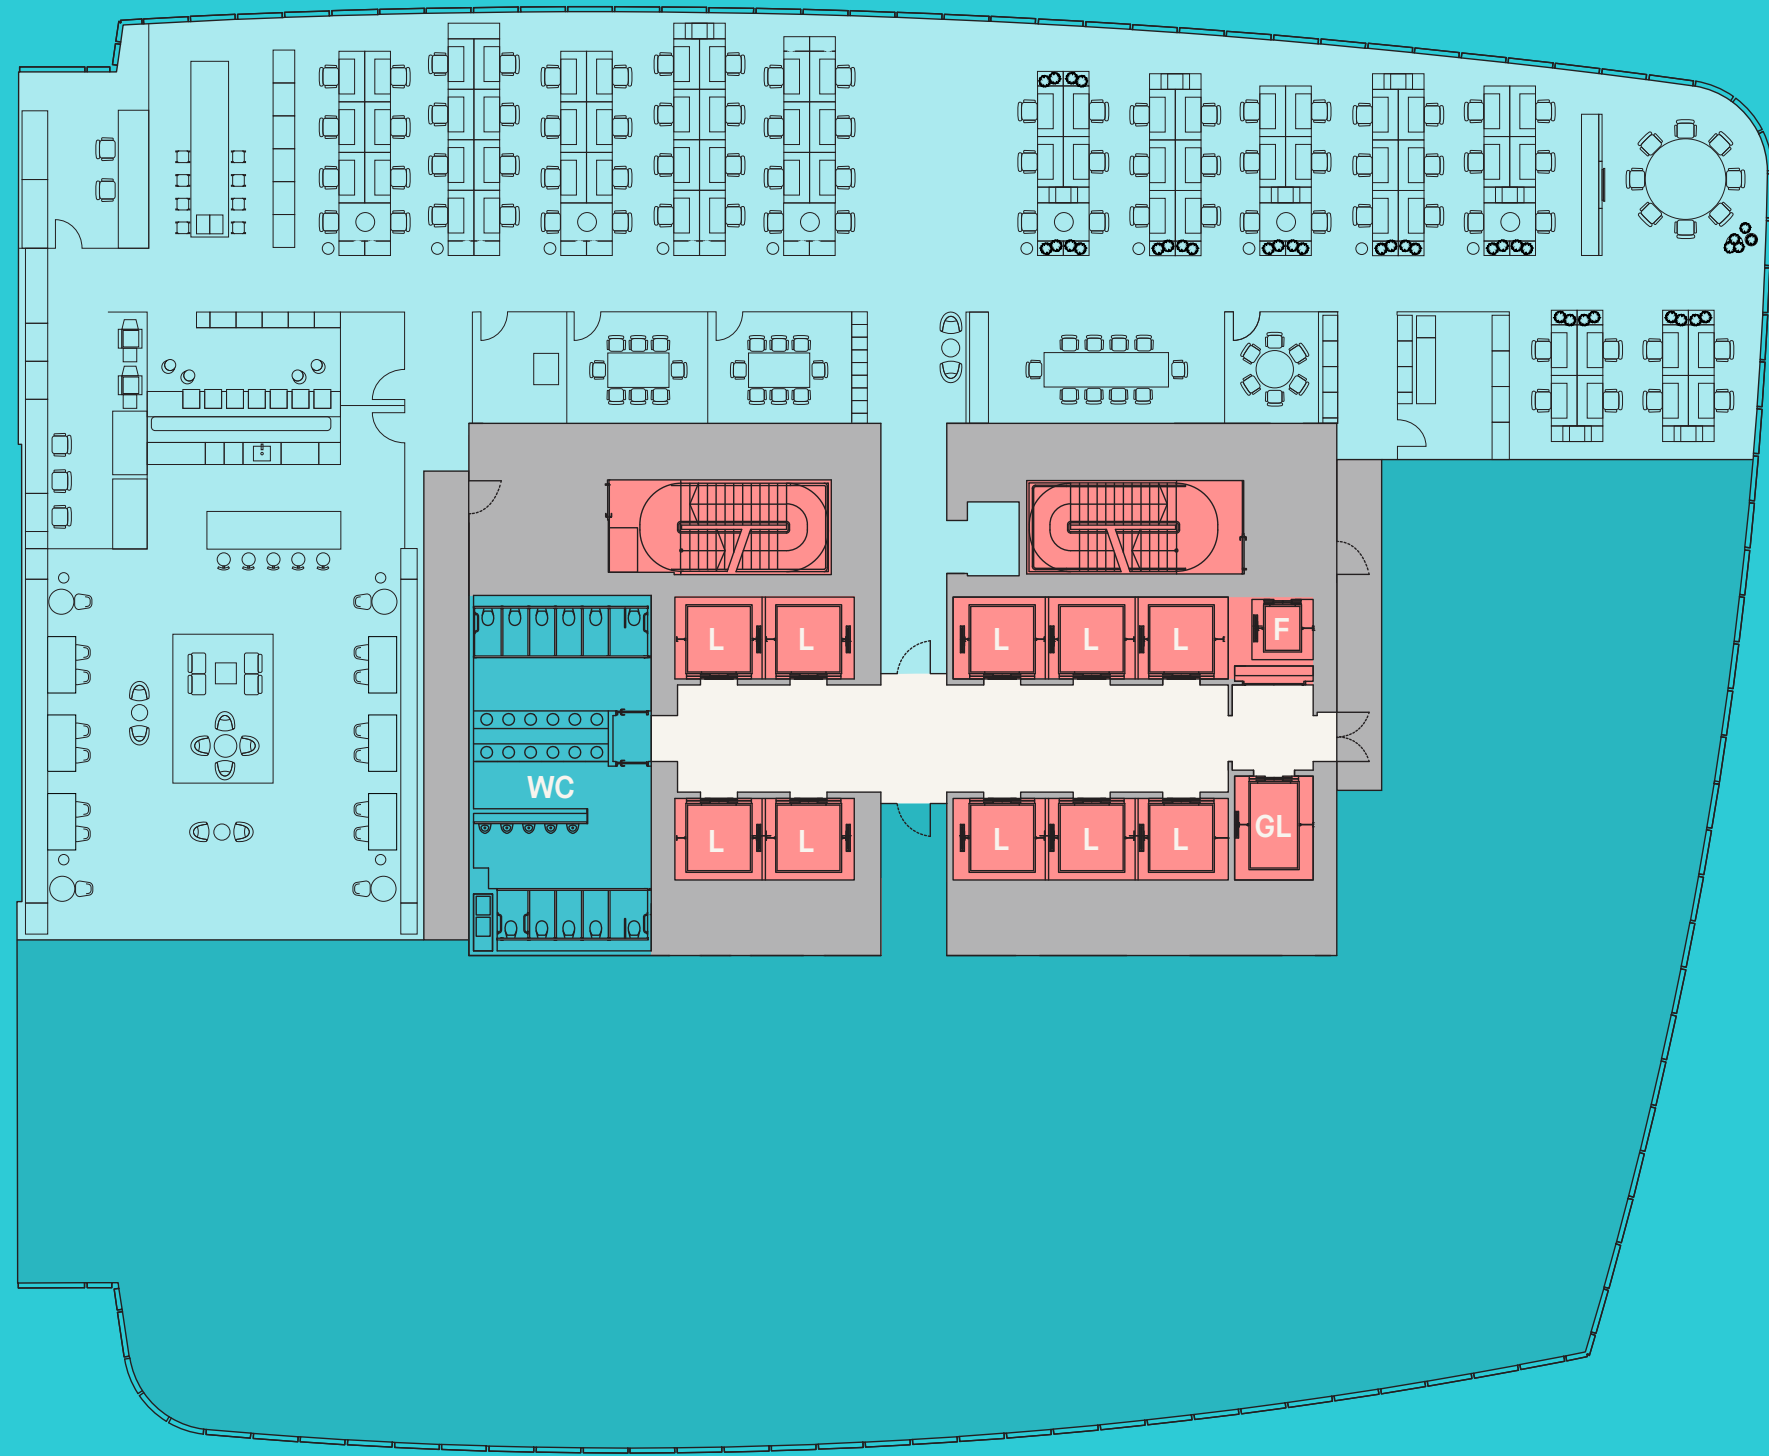

LEVEL 07
9,722 sq ft

Fully fitted space
Available immediately

↑ Whitechapel High Street

↑ Leman Street

↓ Braham Park

North Level 07