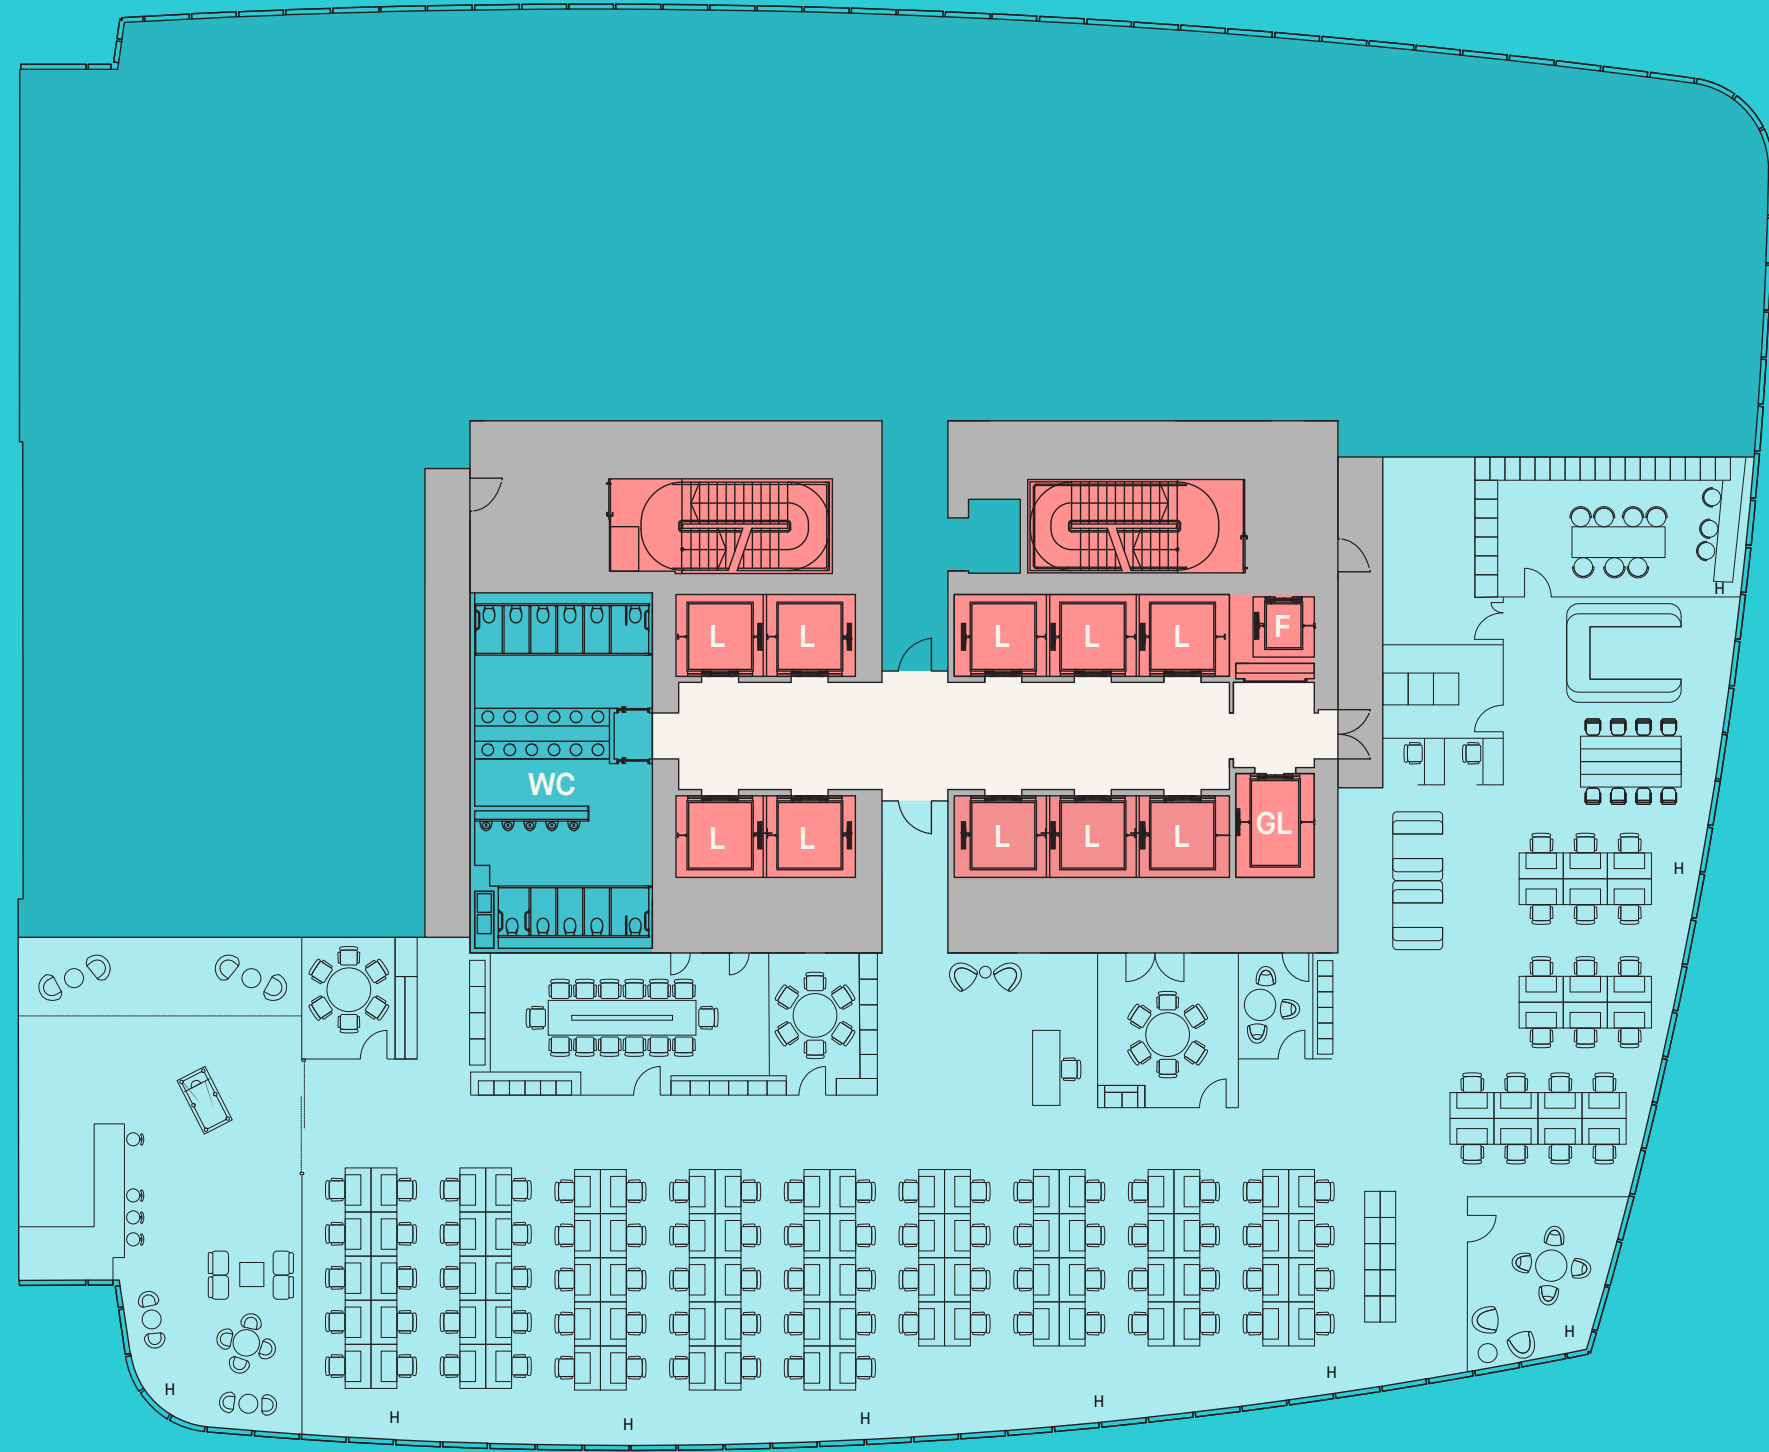

LEVEL 07
10,103 sq ft

Fully fitted space
Available immediately

↑ Whitechapel High Street

↑ Leman Street

↓ Braham Park

South Level 07